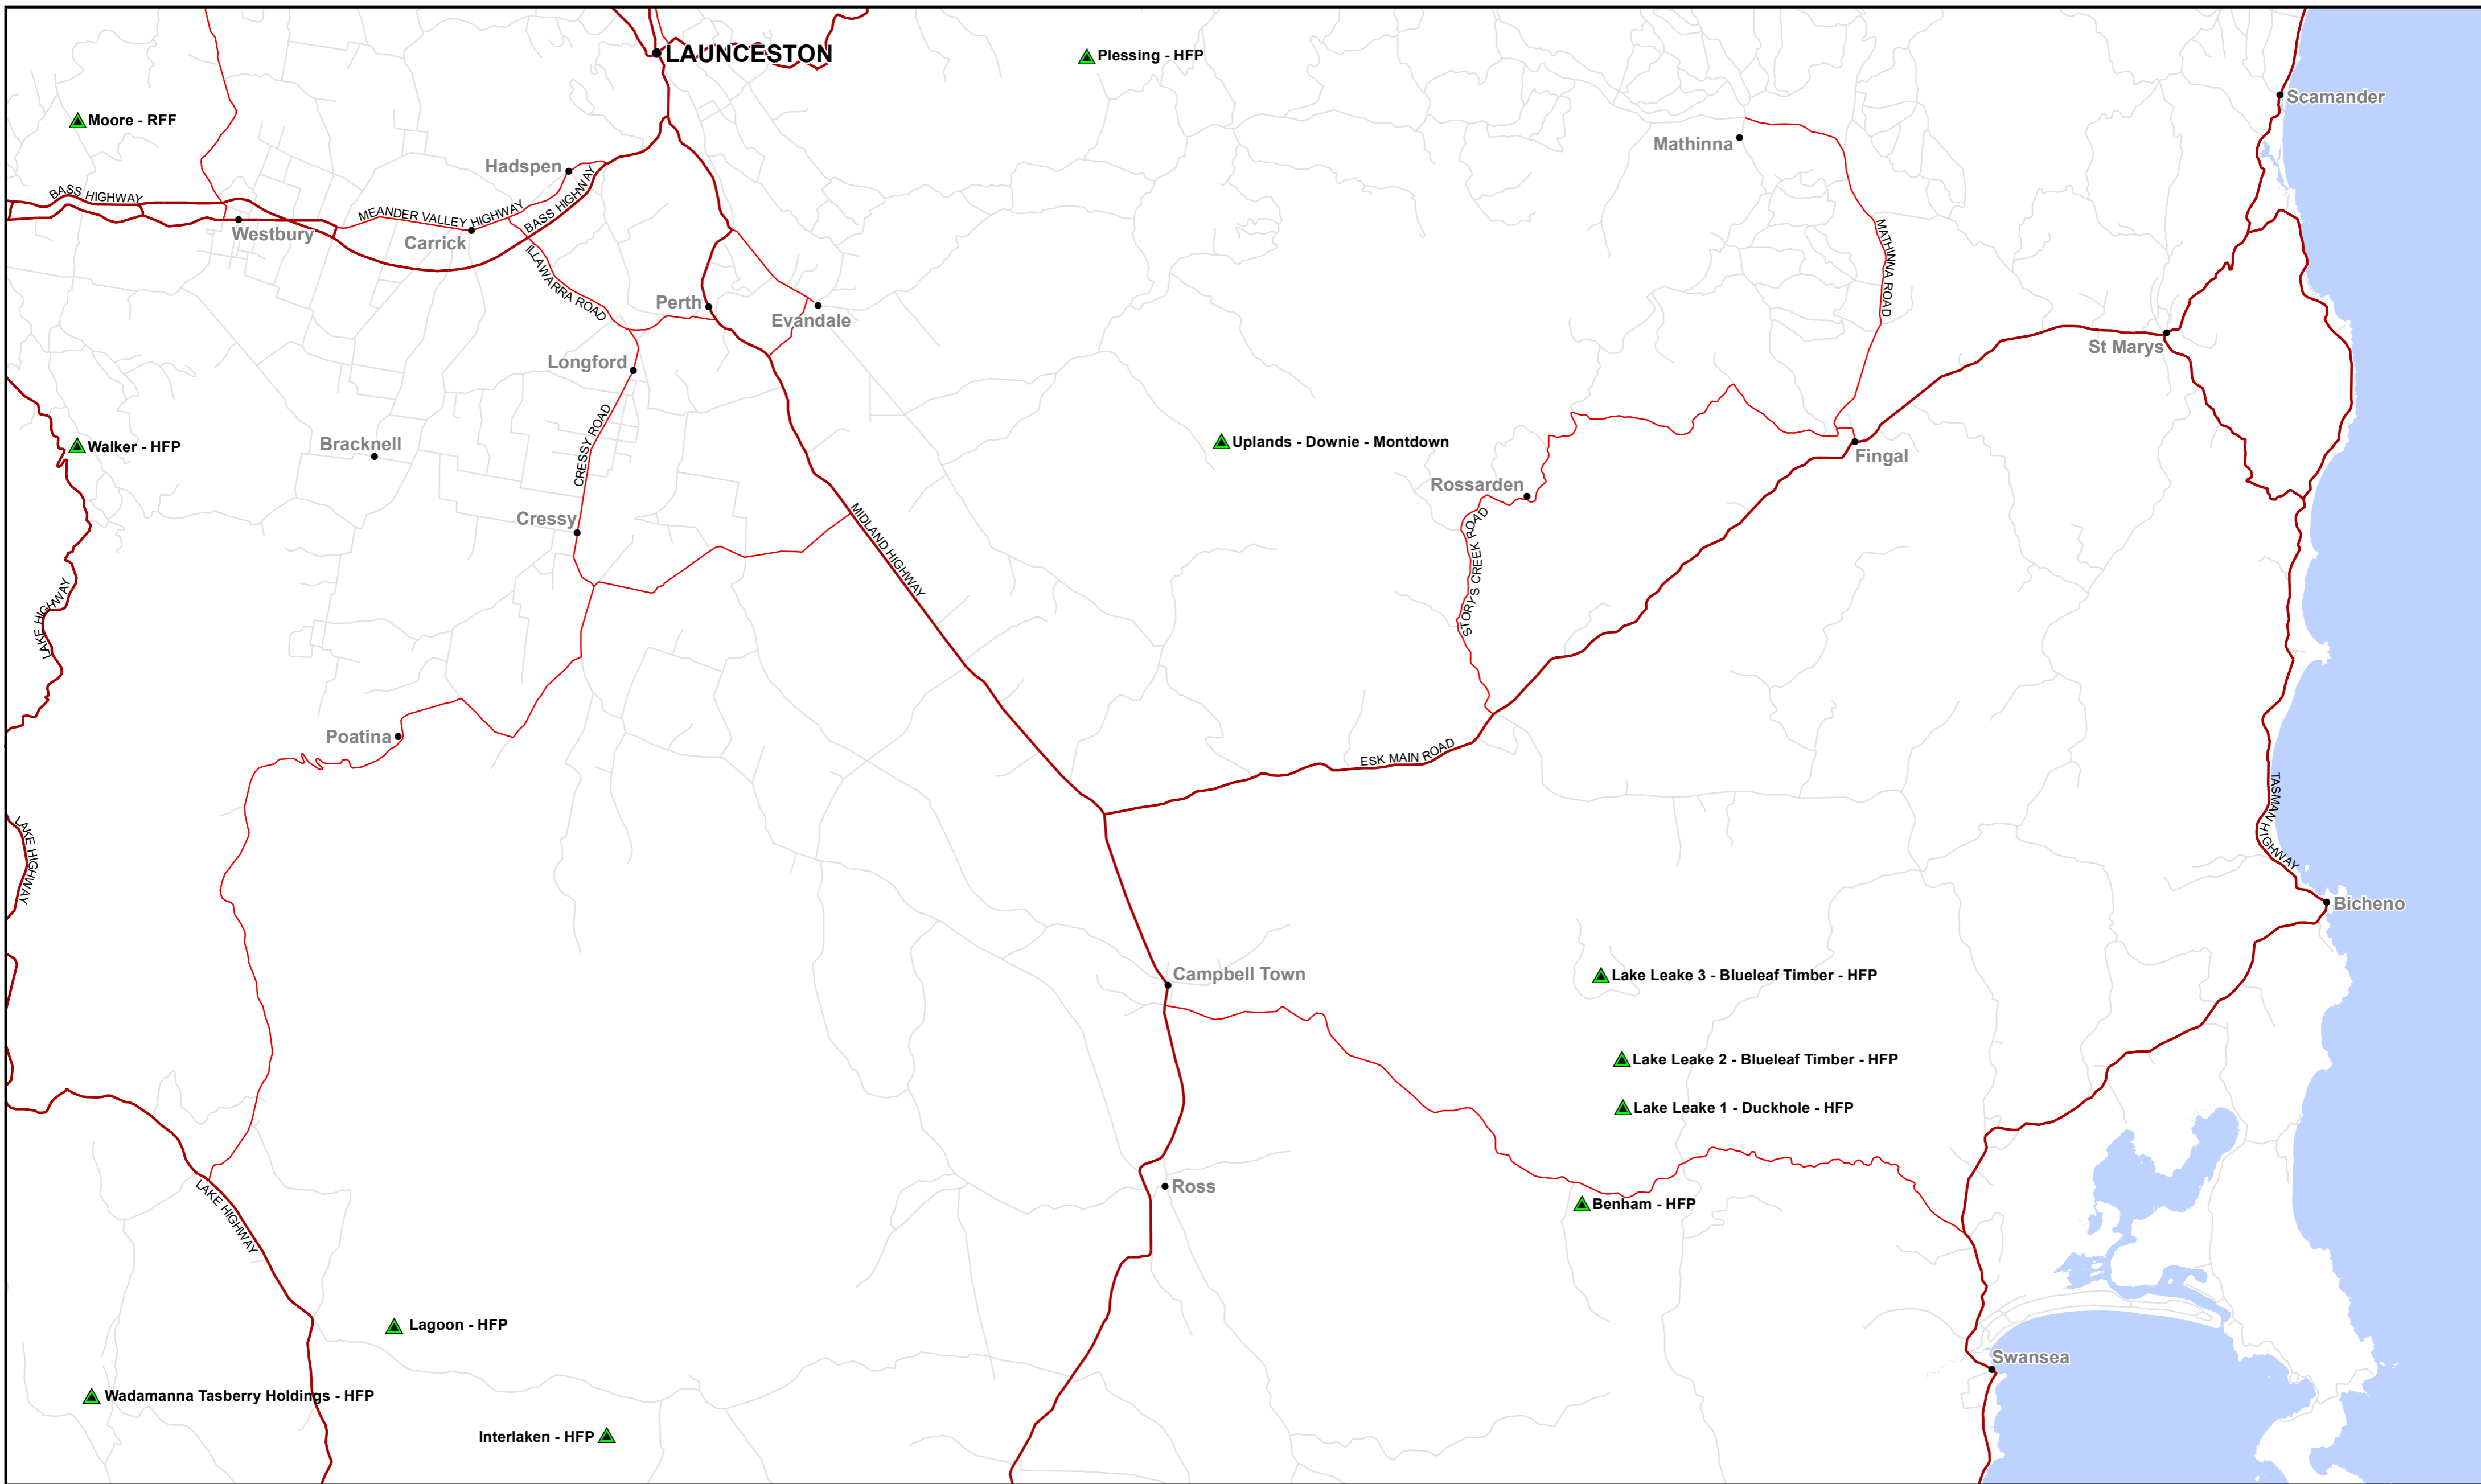

Reliance Forest Fibre Group Scheme - DFA Location Map 2024

- Capital
- City
- Town/Other
- ▲ 2024 Coupe
- Major Road
- Secondary Road
- Minor Road

Tasmania
Northern Midlands Region