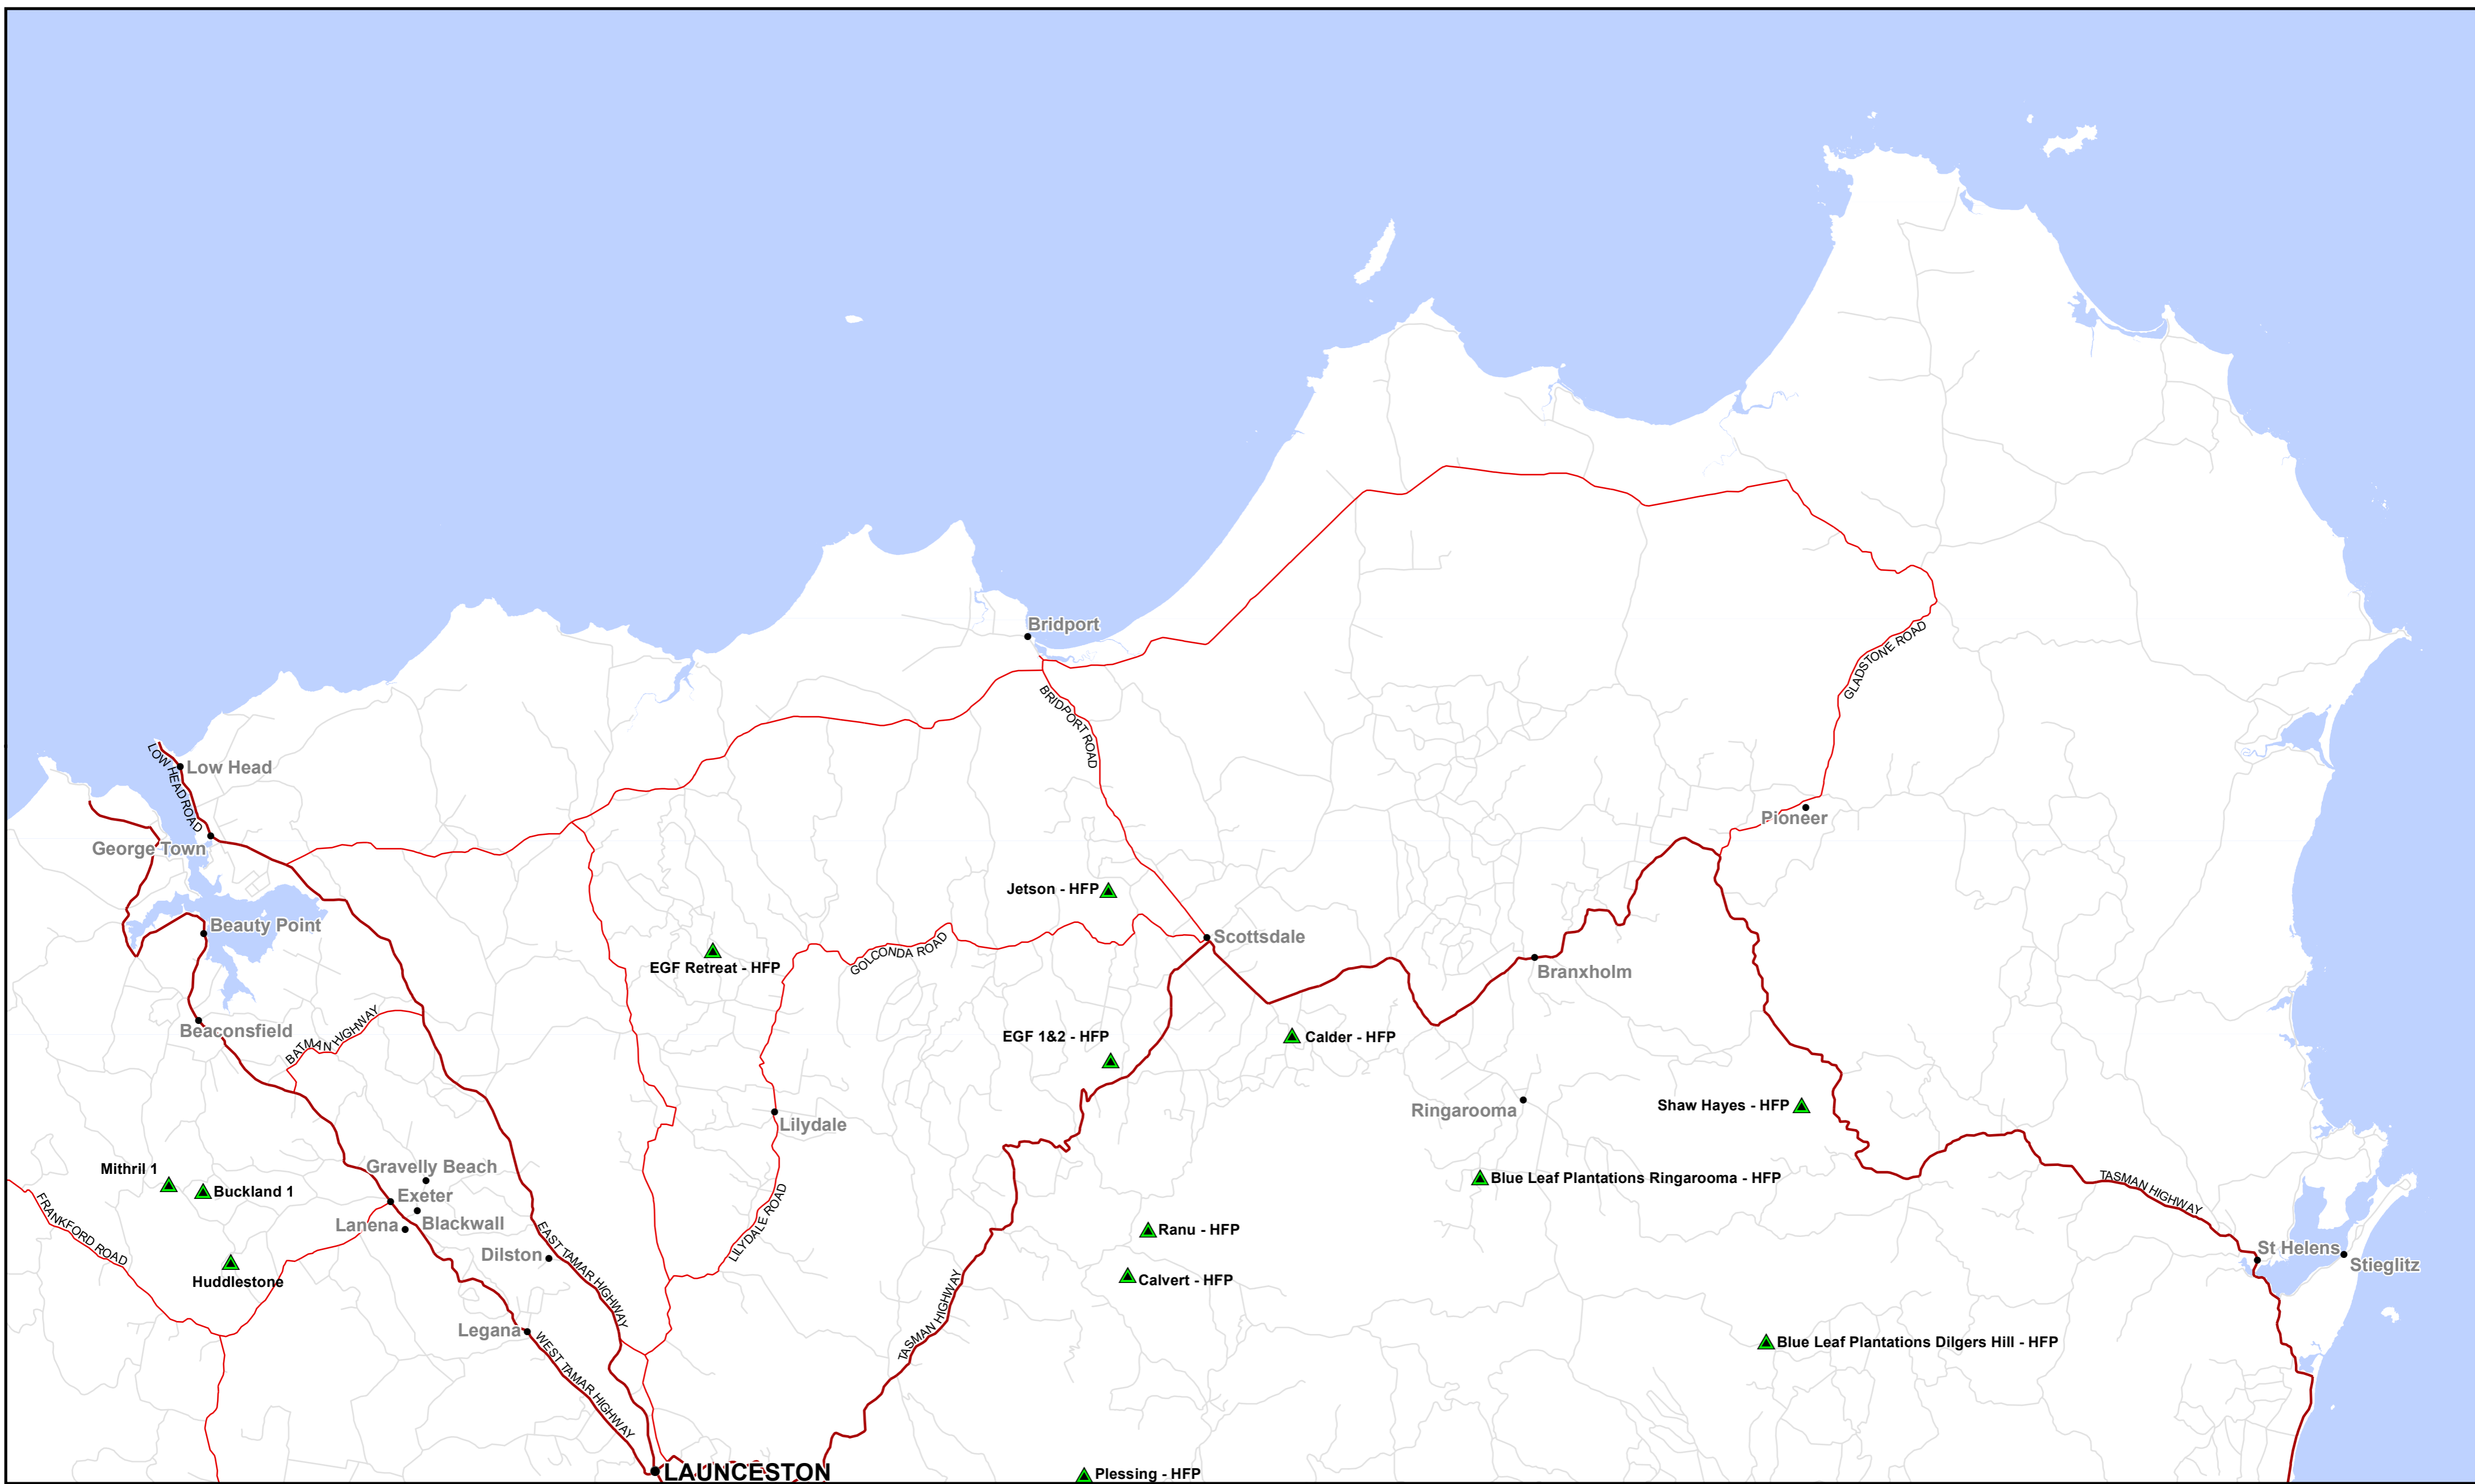

Reliance Forest Fibre Group Scheme - DFA Location Map 2024

- Capital
- City
- Town/Other
- ▲ 2024 Coupe
- Major Road
- Secondary Road
- Minor Road

Tasmania
Central West Region

Reliance Forest Fibre Group Scheme - DFA Location Map 2024

Tasmania
Northern Midlands Region

Reliance Forest Fibre Group Scheme - DFA Location Map 2024

- Capital
- City
- Town/Other
- ▲ 2024 Coupe
- Major Road
- Secondary Road
- Minor Road

Tasmania
Southern Midlands Region

Reliance Forest Fibre Group Scheme - DFA Location Map 2024

- Capital
- City
- Town/Other
- ▲ 2024 Coupe
- Major Road
- Secondary Road
- Minor Road

Tasmania
Tasman Region

Reliance Forest Fibre Group Scheme - DFA Location Map 2024

- Capital
- City
- Town/Other
- ▲ 2024 Coupe
- Major Road
- Secondary Road
- Minor Road

Tasmania
West Coast Region