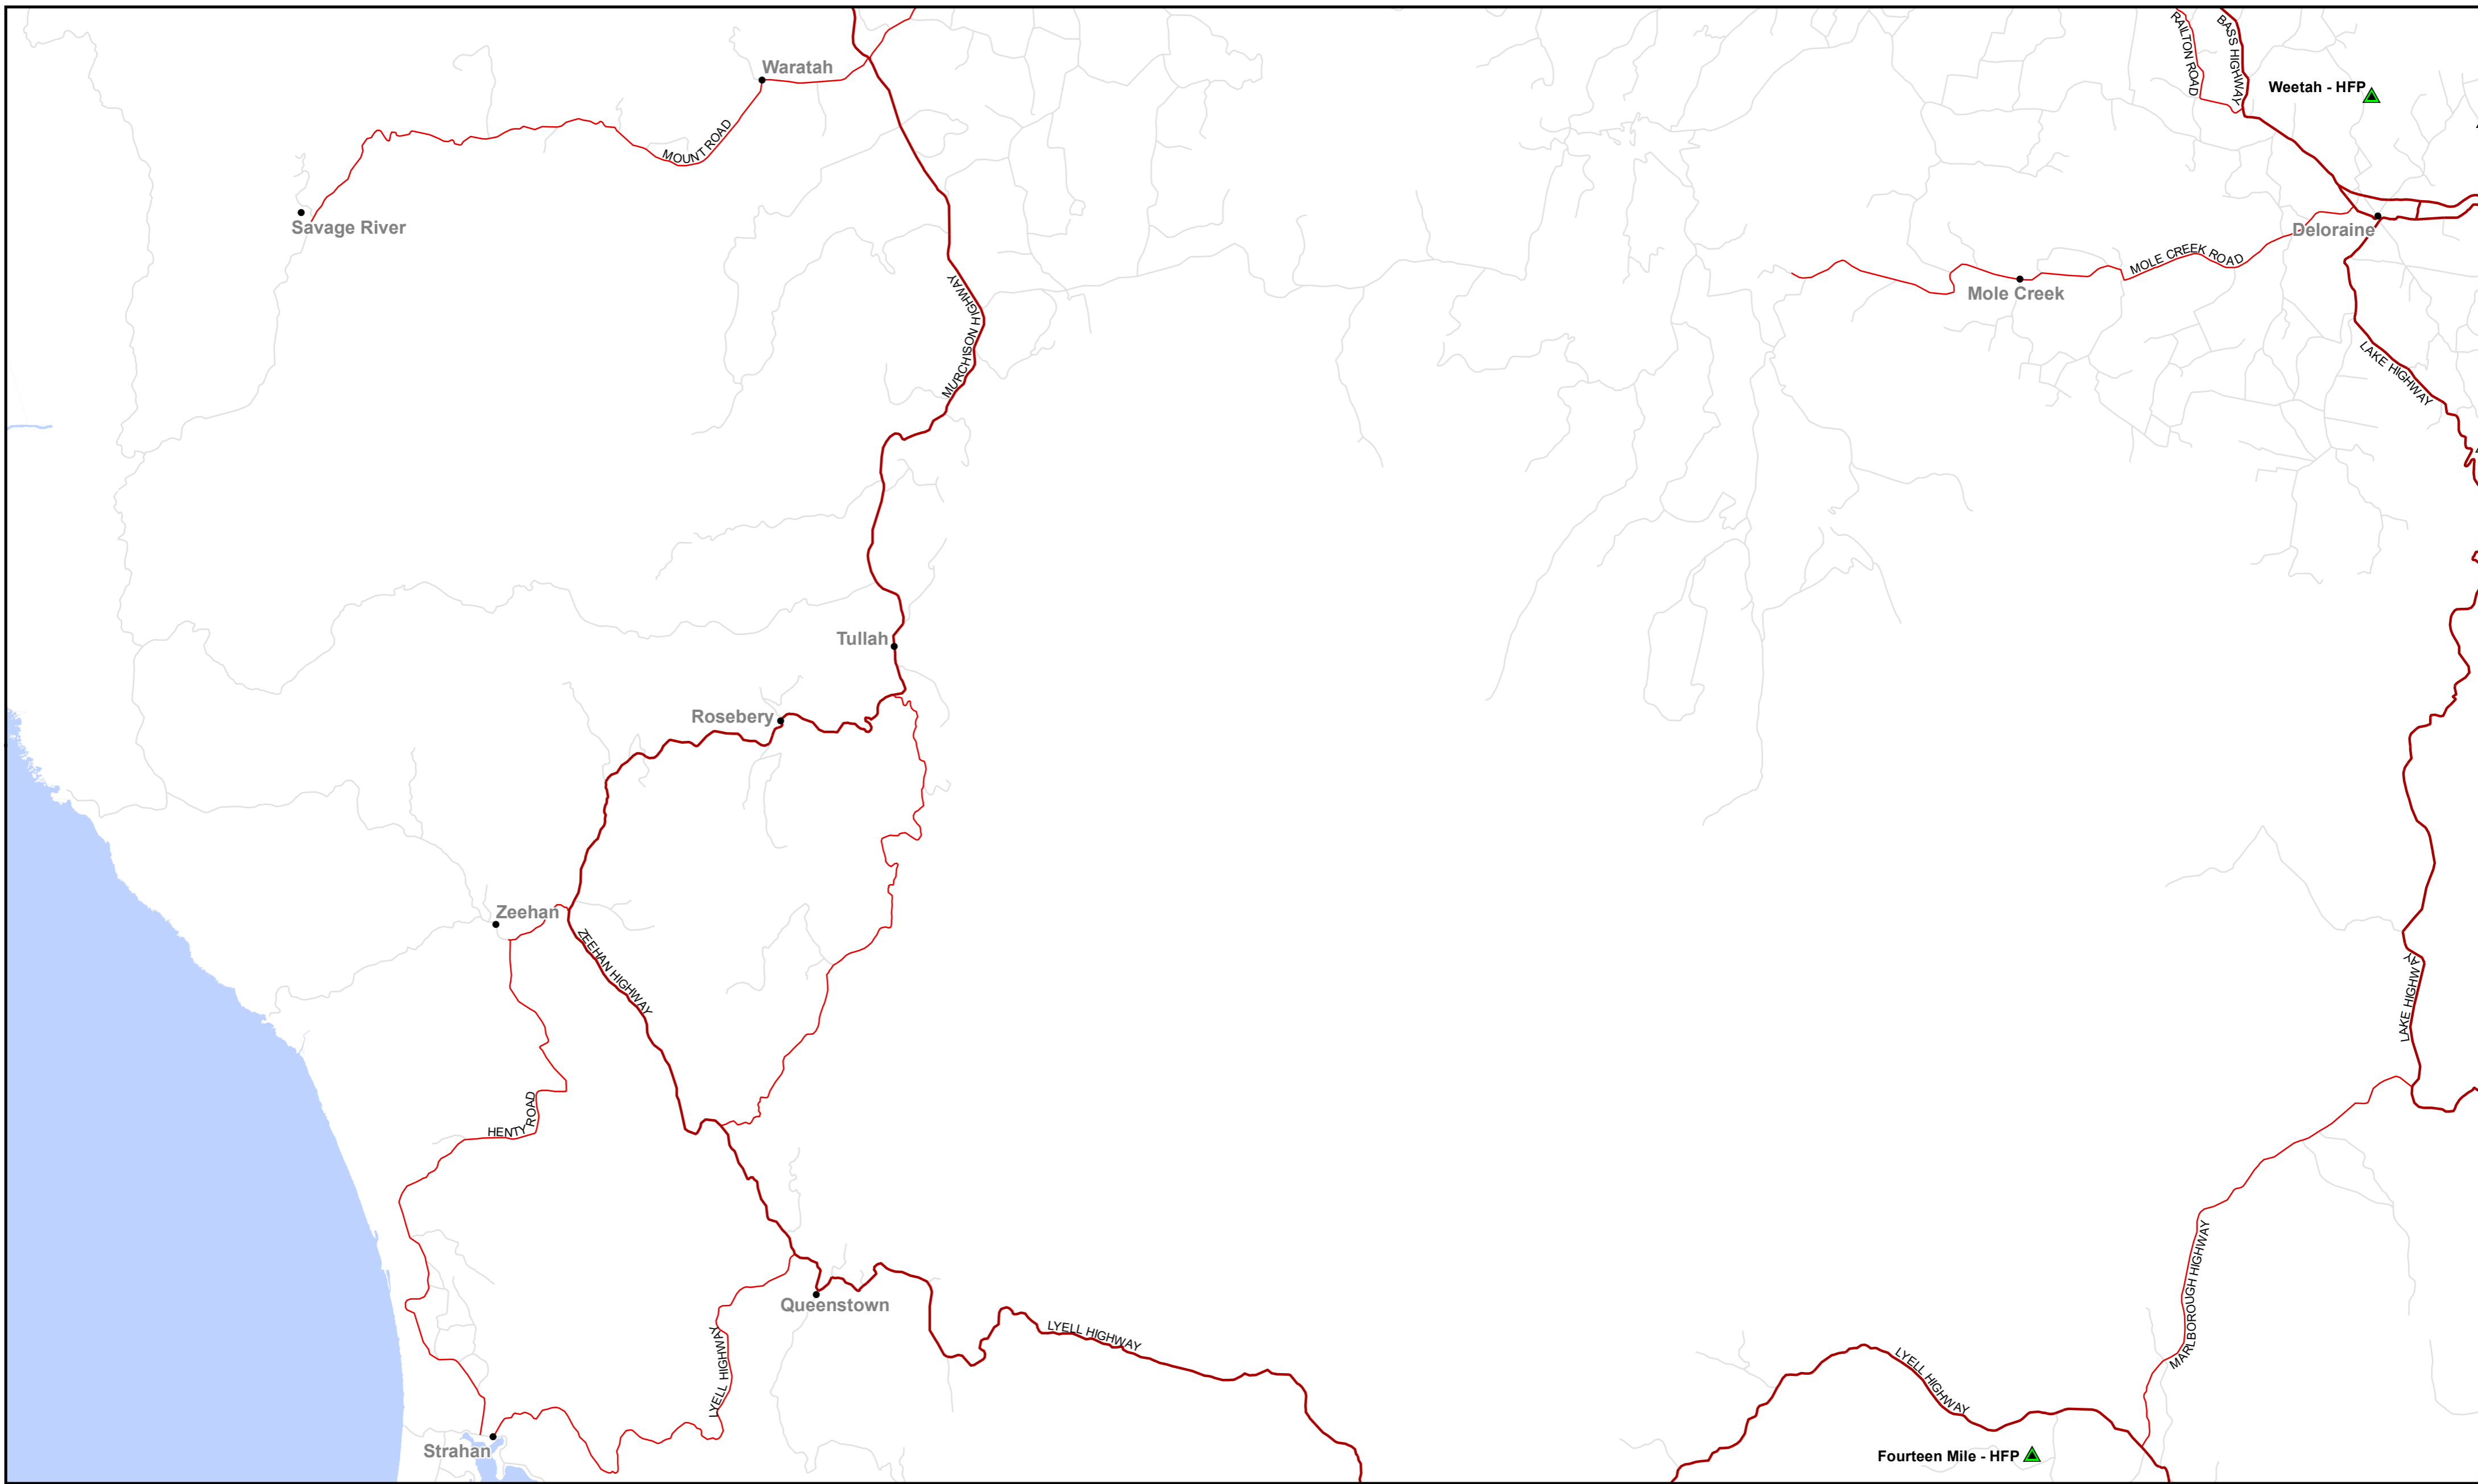

Reliance Forest Fibre Group Scheme - DFA Location Map 2024

- Capital
- City
- Town/Other
- ▲ 2024 Coupe
- Major Road
- Secondary Road
- Minor Road

Tasmania
Central West Region

Reliance Forest Fibre Group Scheme - DFA Location Map 2024

Tasmania
Northern Midlands Region

Reliance Forest Fibre Group Scheme - DFA Location Map 2024

- Capital
- City
- Town/Other
- ▲ 2024 Coupe
- Major Road
- Secondary Road
- Minor Road

Tasmania
Southern Midlands Region

Reliance Forest Fibre Group Scheme - DFA Location Map 2024

- Capital
- City
- Town/Other
- ▲ 2024 Coupe
- Major Road
- Secondary Road
- Minor Road

Tasmania
Tasman Region

Reliance Forest Fibre Group Scheme - DFA Location Map 2024

- Capital
- City
- Town/Other
- ▲ 2024 Coupe
- Major Road
- Secondary Road
- Minor Road

Tasmania
West Coast Region