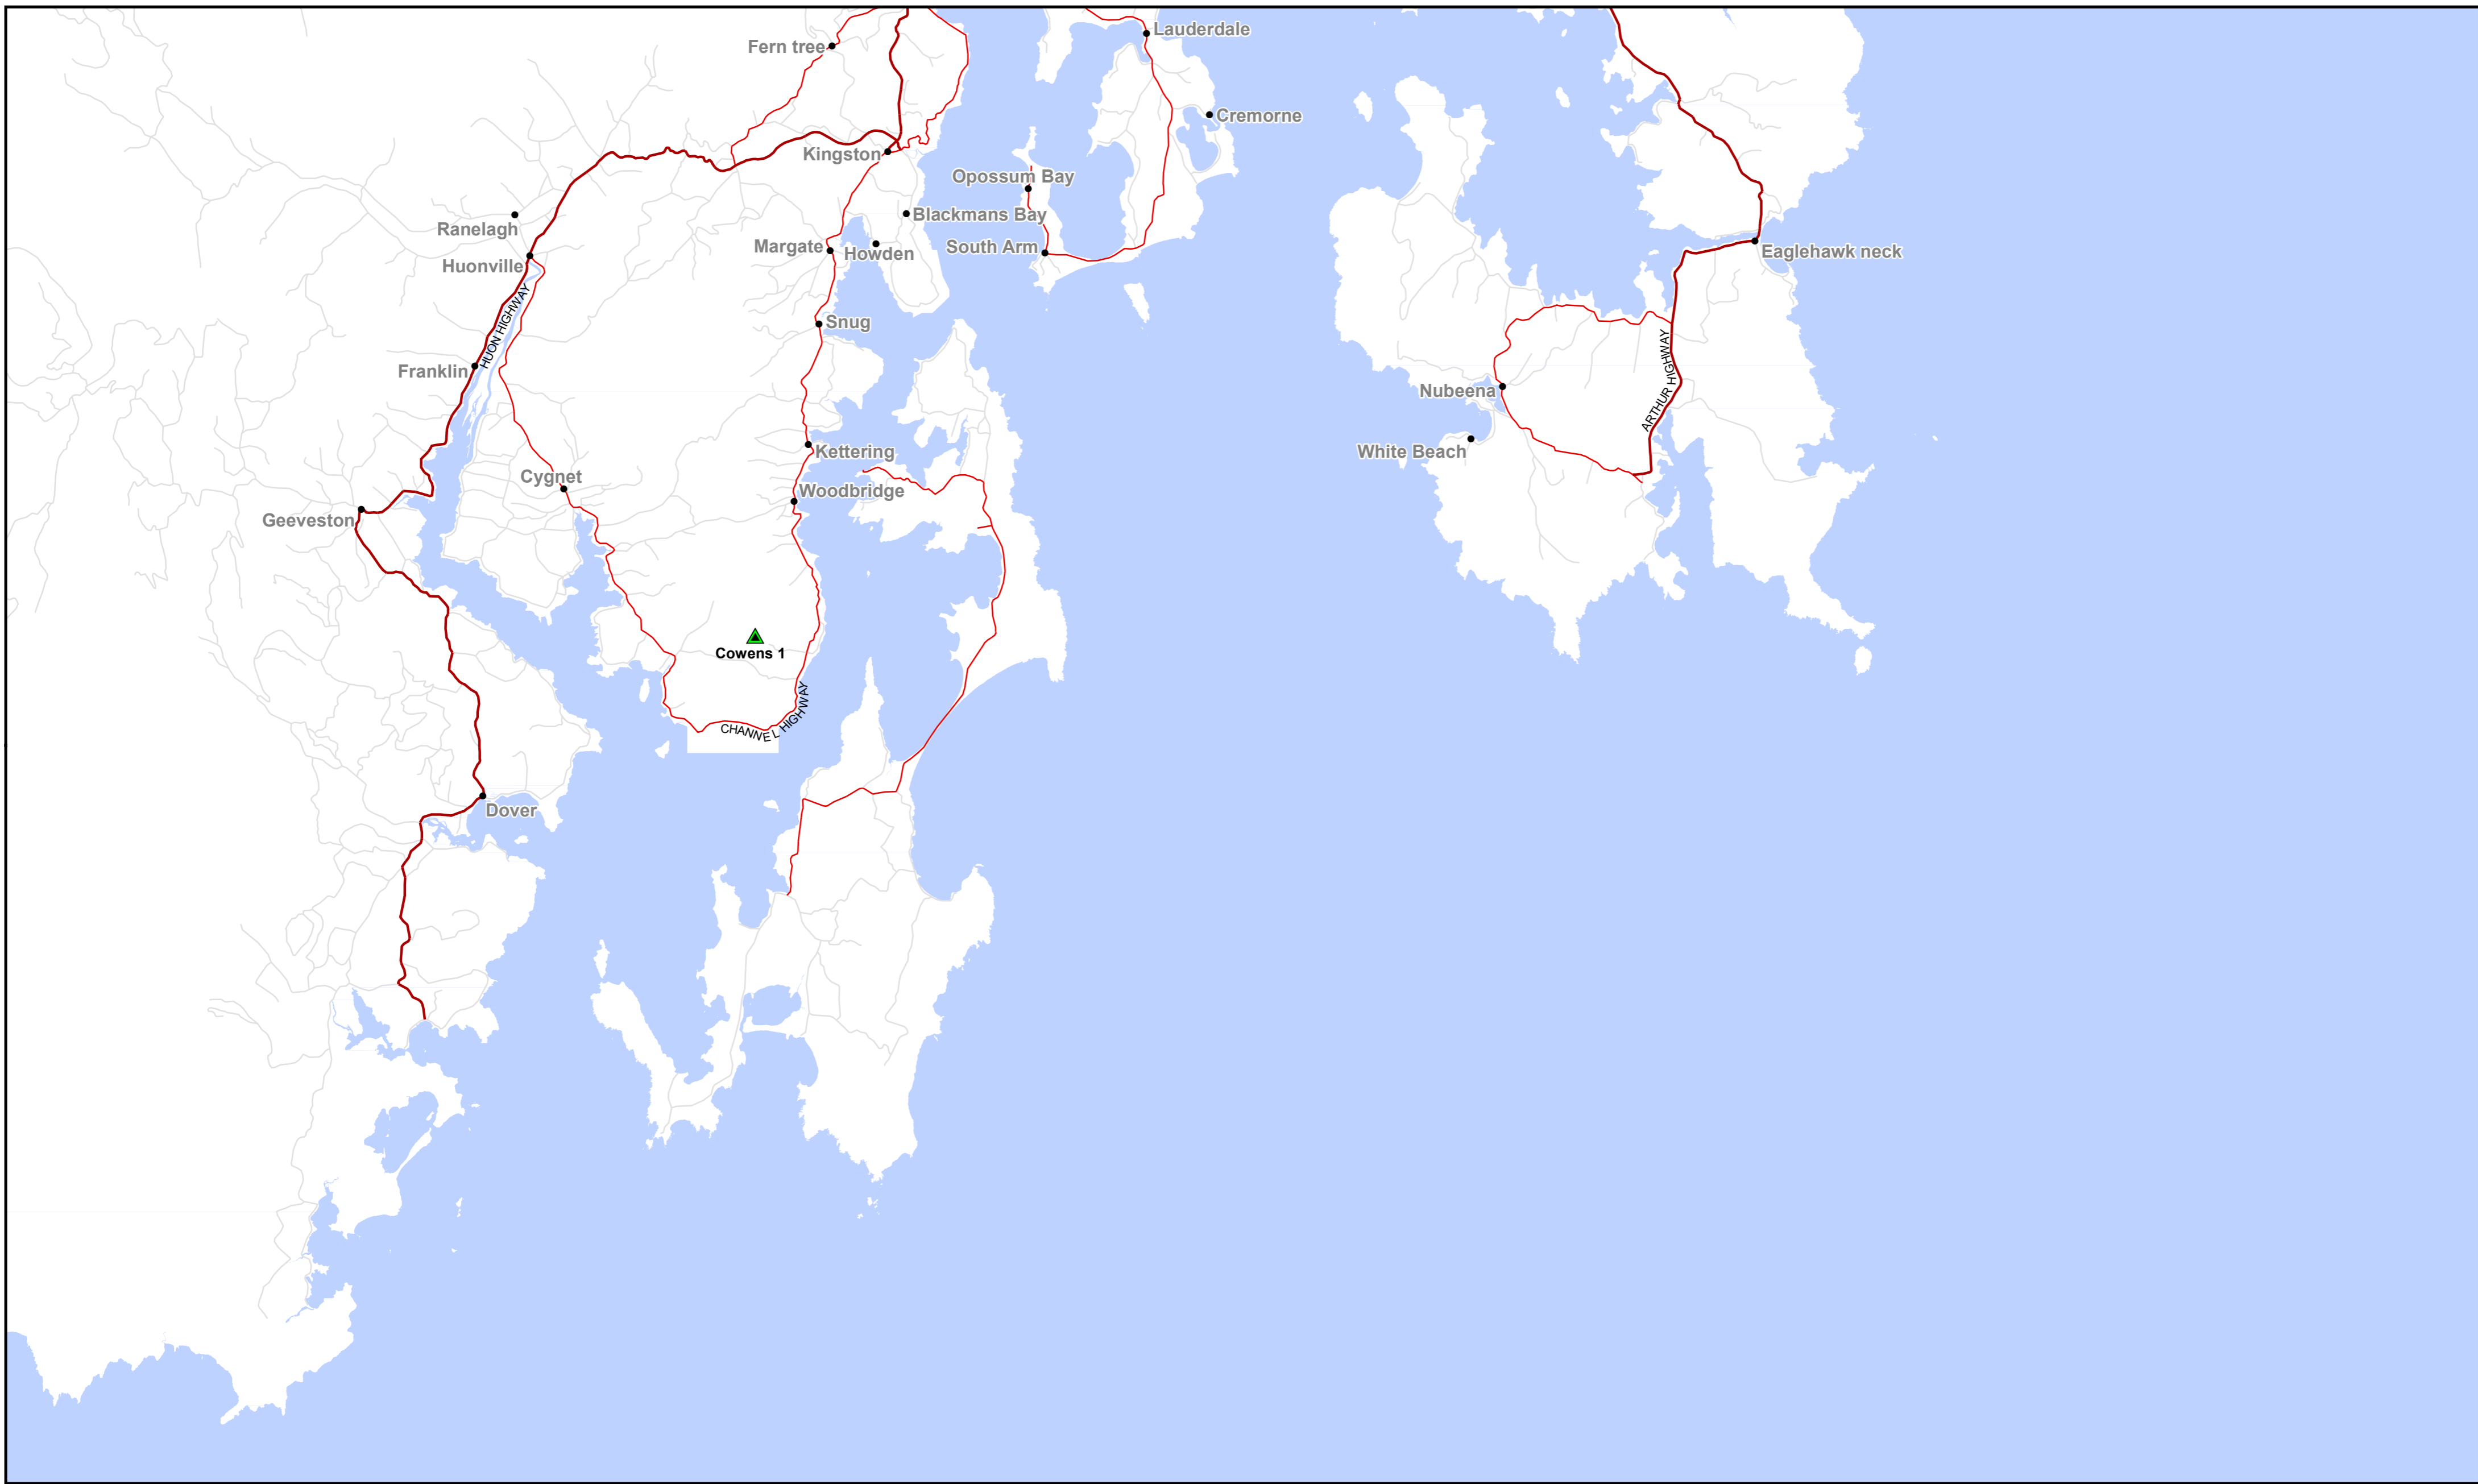

Reliance Forest Fibre Group Scheme - DFA Location Map 2024

- Capital
- City
- Town/Other
- ▲ 2024 Coupe
- Major Road
- Secondary Road
- Minor Road

Tasmania
Central West Region

Reliance Forest Fibre Group Scheme - DFA Location Map 2024

Tasmania
Northern Midlands Region

Reliance Forest Fibre Group Scheme - DFA Location Map 2024

- Capital
- City
- Town/Other
- ▲ 2024 Coupe
- Major Road
- Secondary Road
- Minor Road

Tasmania
Southern Midlands Region

Reliance Forest Fibre Group Scheme - DFA Location Map 2024

- Capital
- City
- Town/Other
- ▲ 2024 Coupe
- Major Road
- Secondary Road
- Minor Road

Tasmania
Tasman Region

Reliance Forest Fibre Group Scheme - DFA Location Map 2024

- Capital
- City
- Town/Other
- ▲ 2024 Coupe
- Major Road
- Secondary Road
- Minor Road

Tasmania
West Coast Region