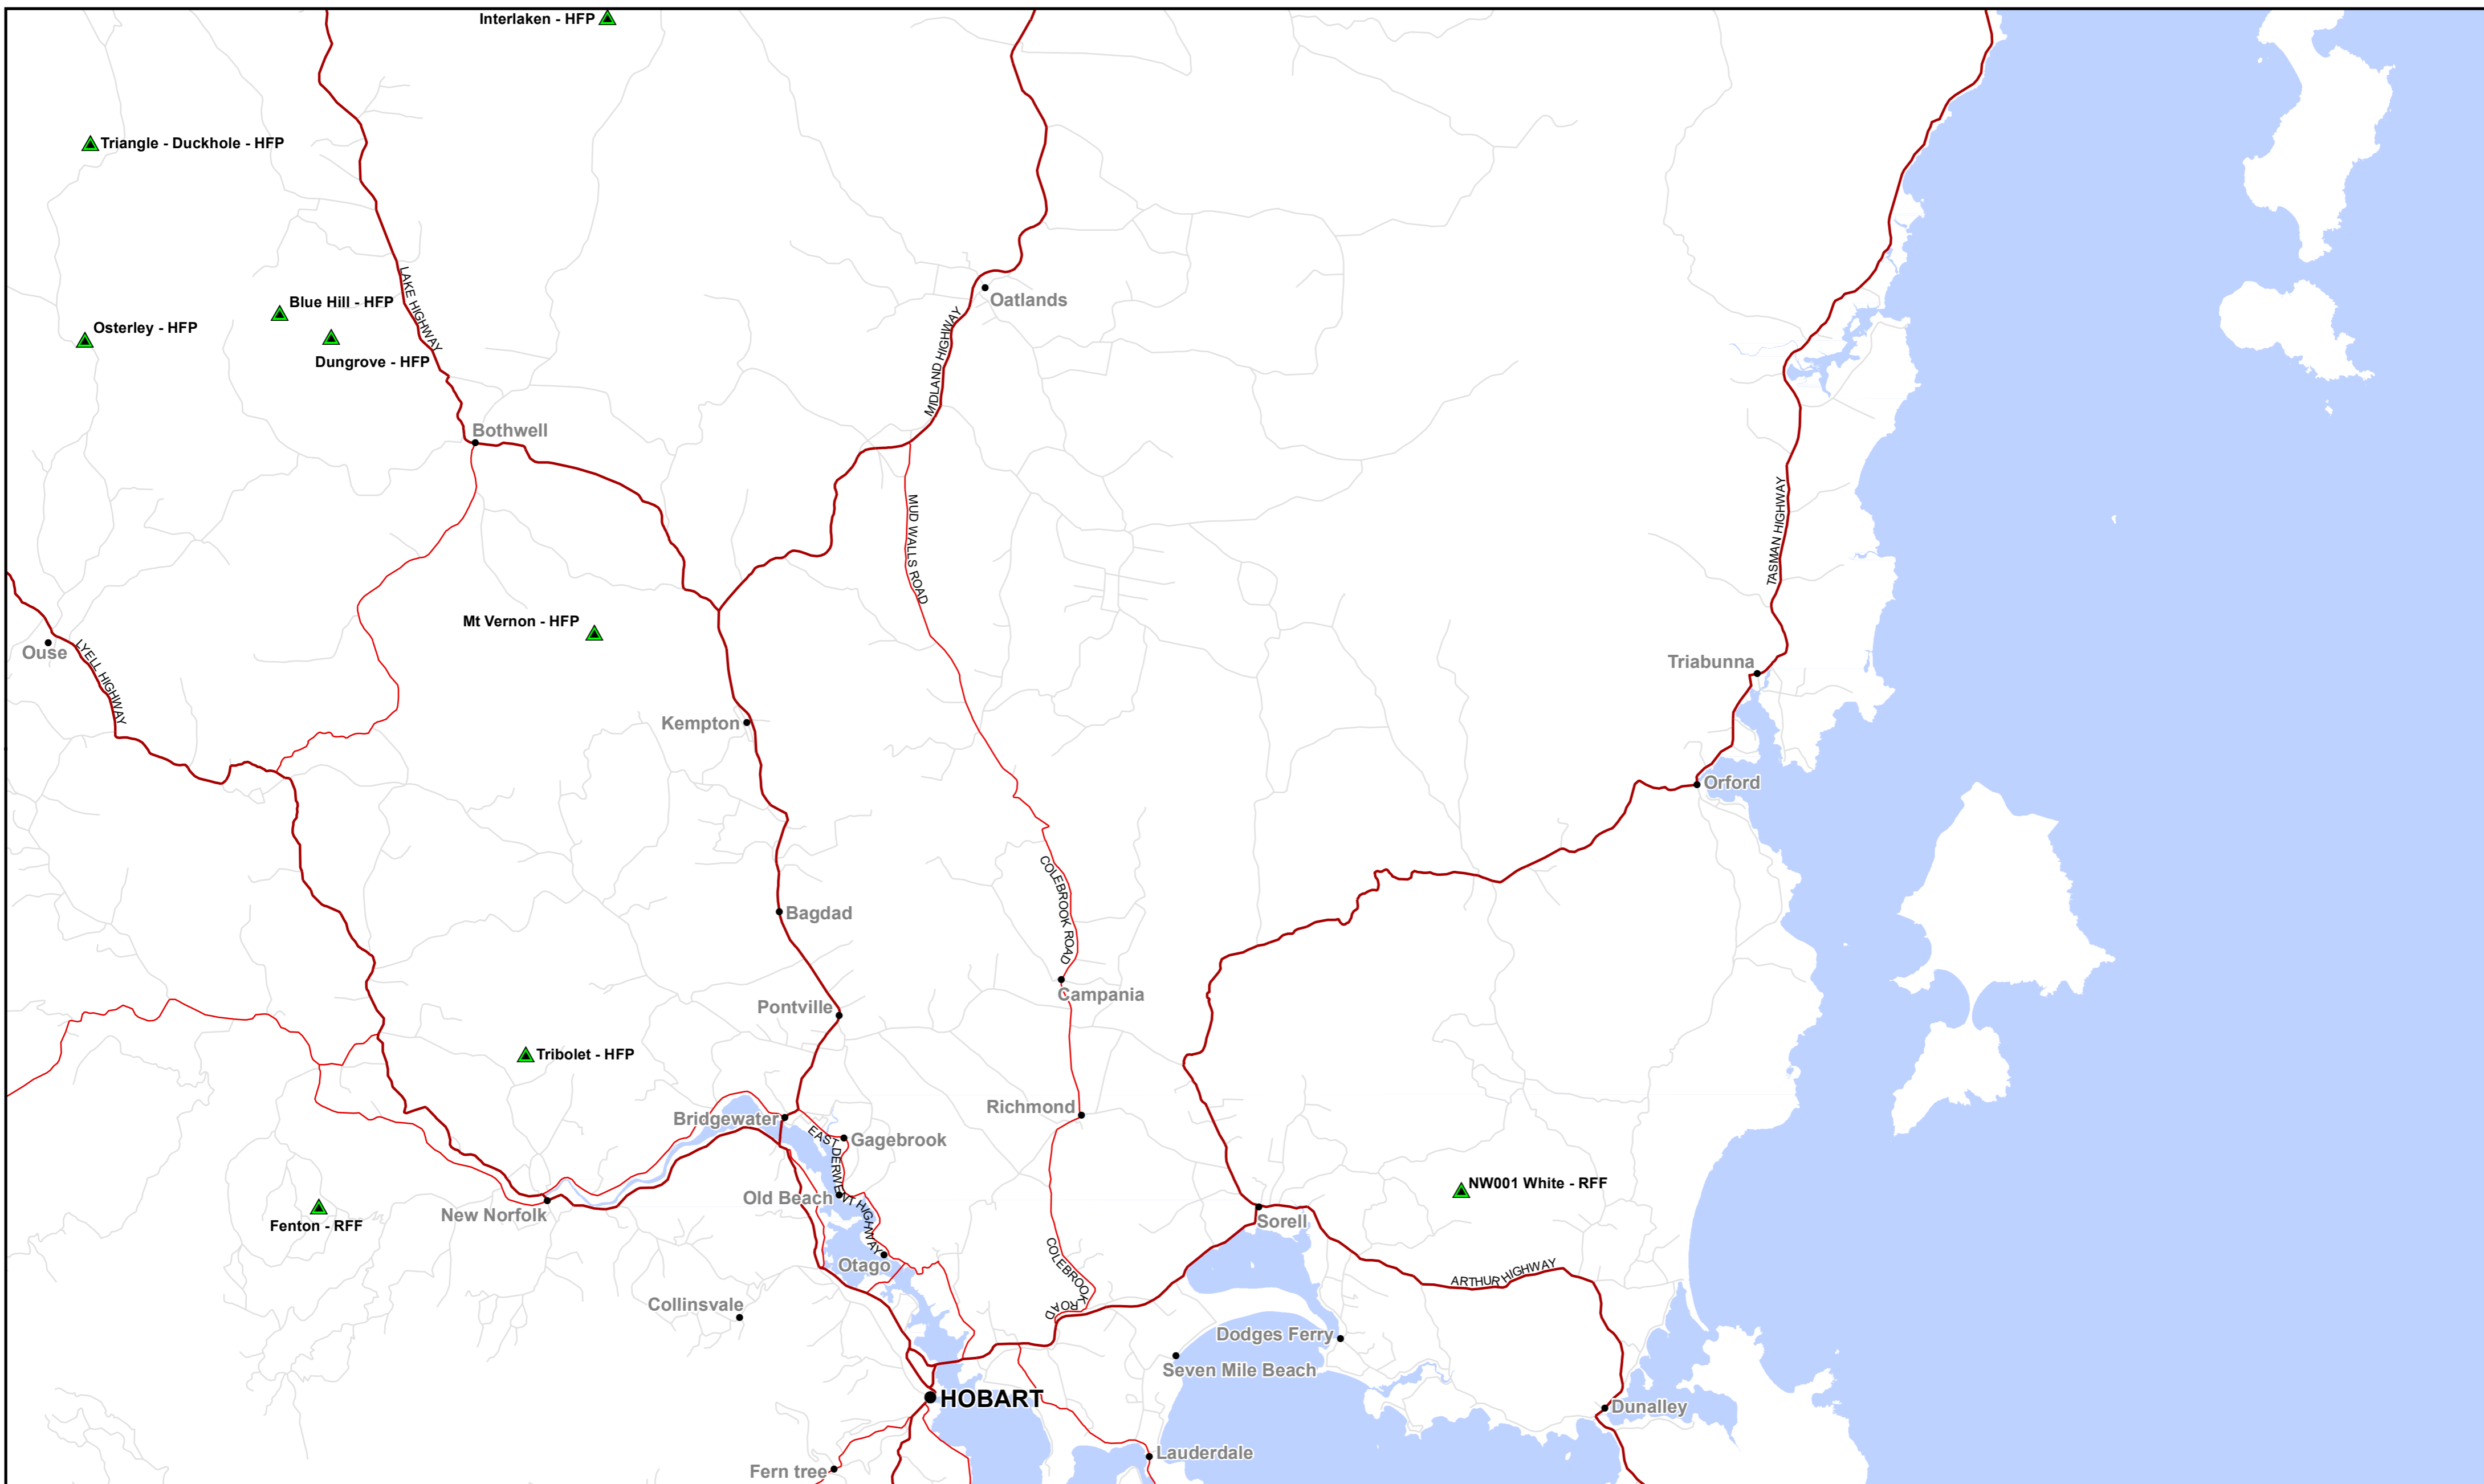

Reliance Forest Fibre Group Scheme - DFA Location Map 2024

- Capital
- City
- Town/Other
- ▲ 2024 Coupe
- Major Road
- Secondary Road
- Minor Road

Tasmania
Southern Midlands Region