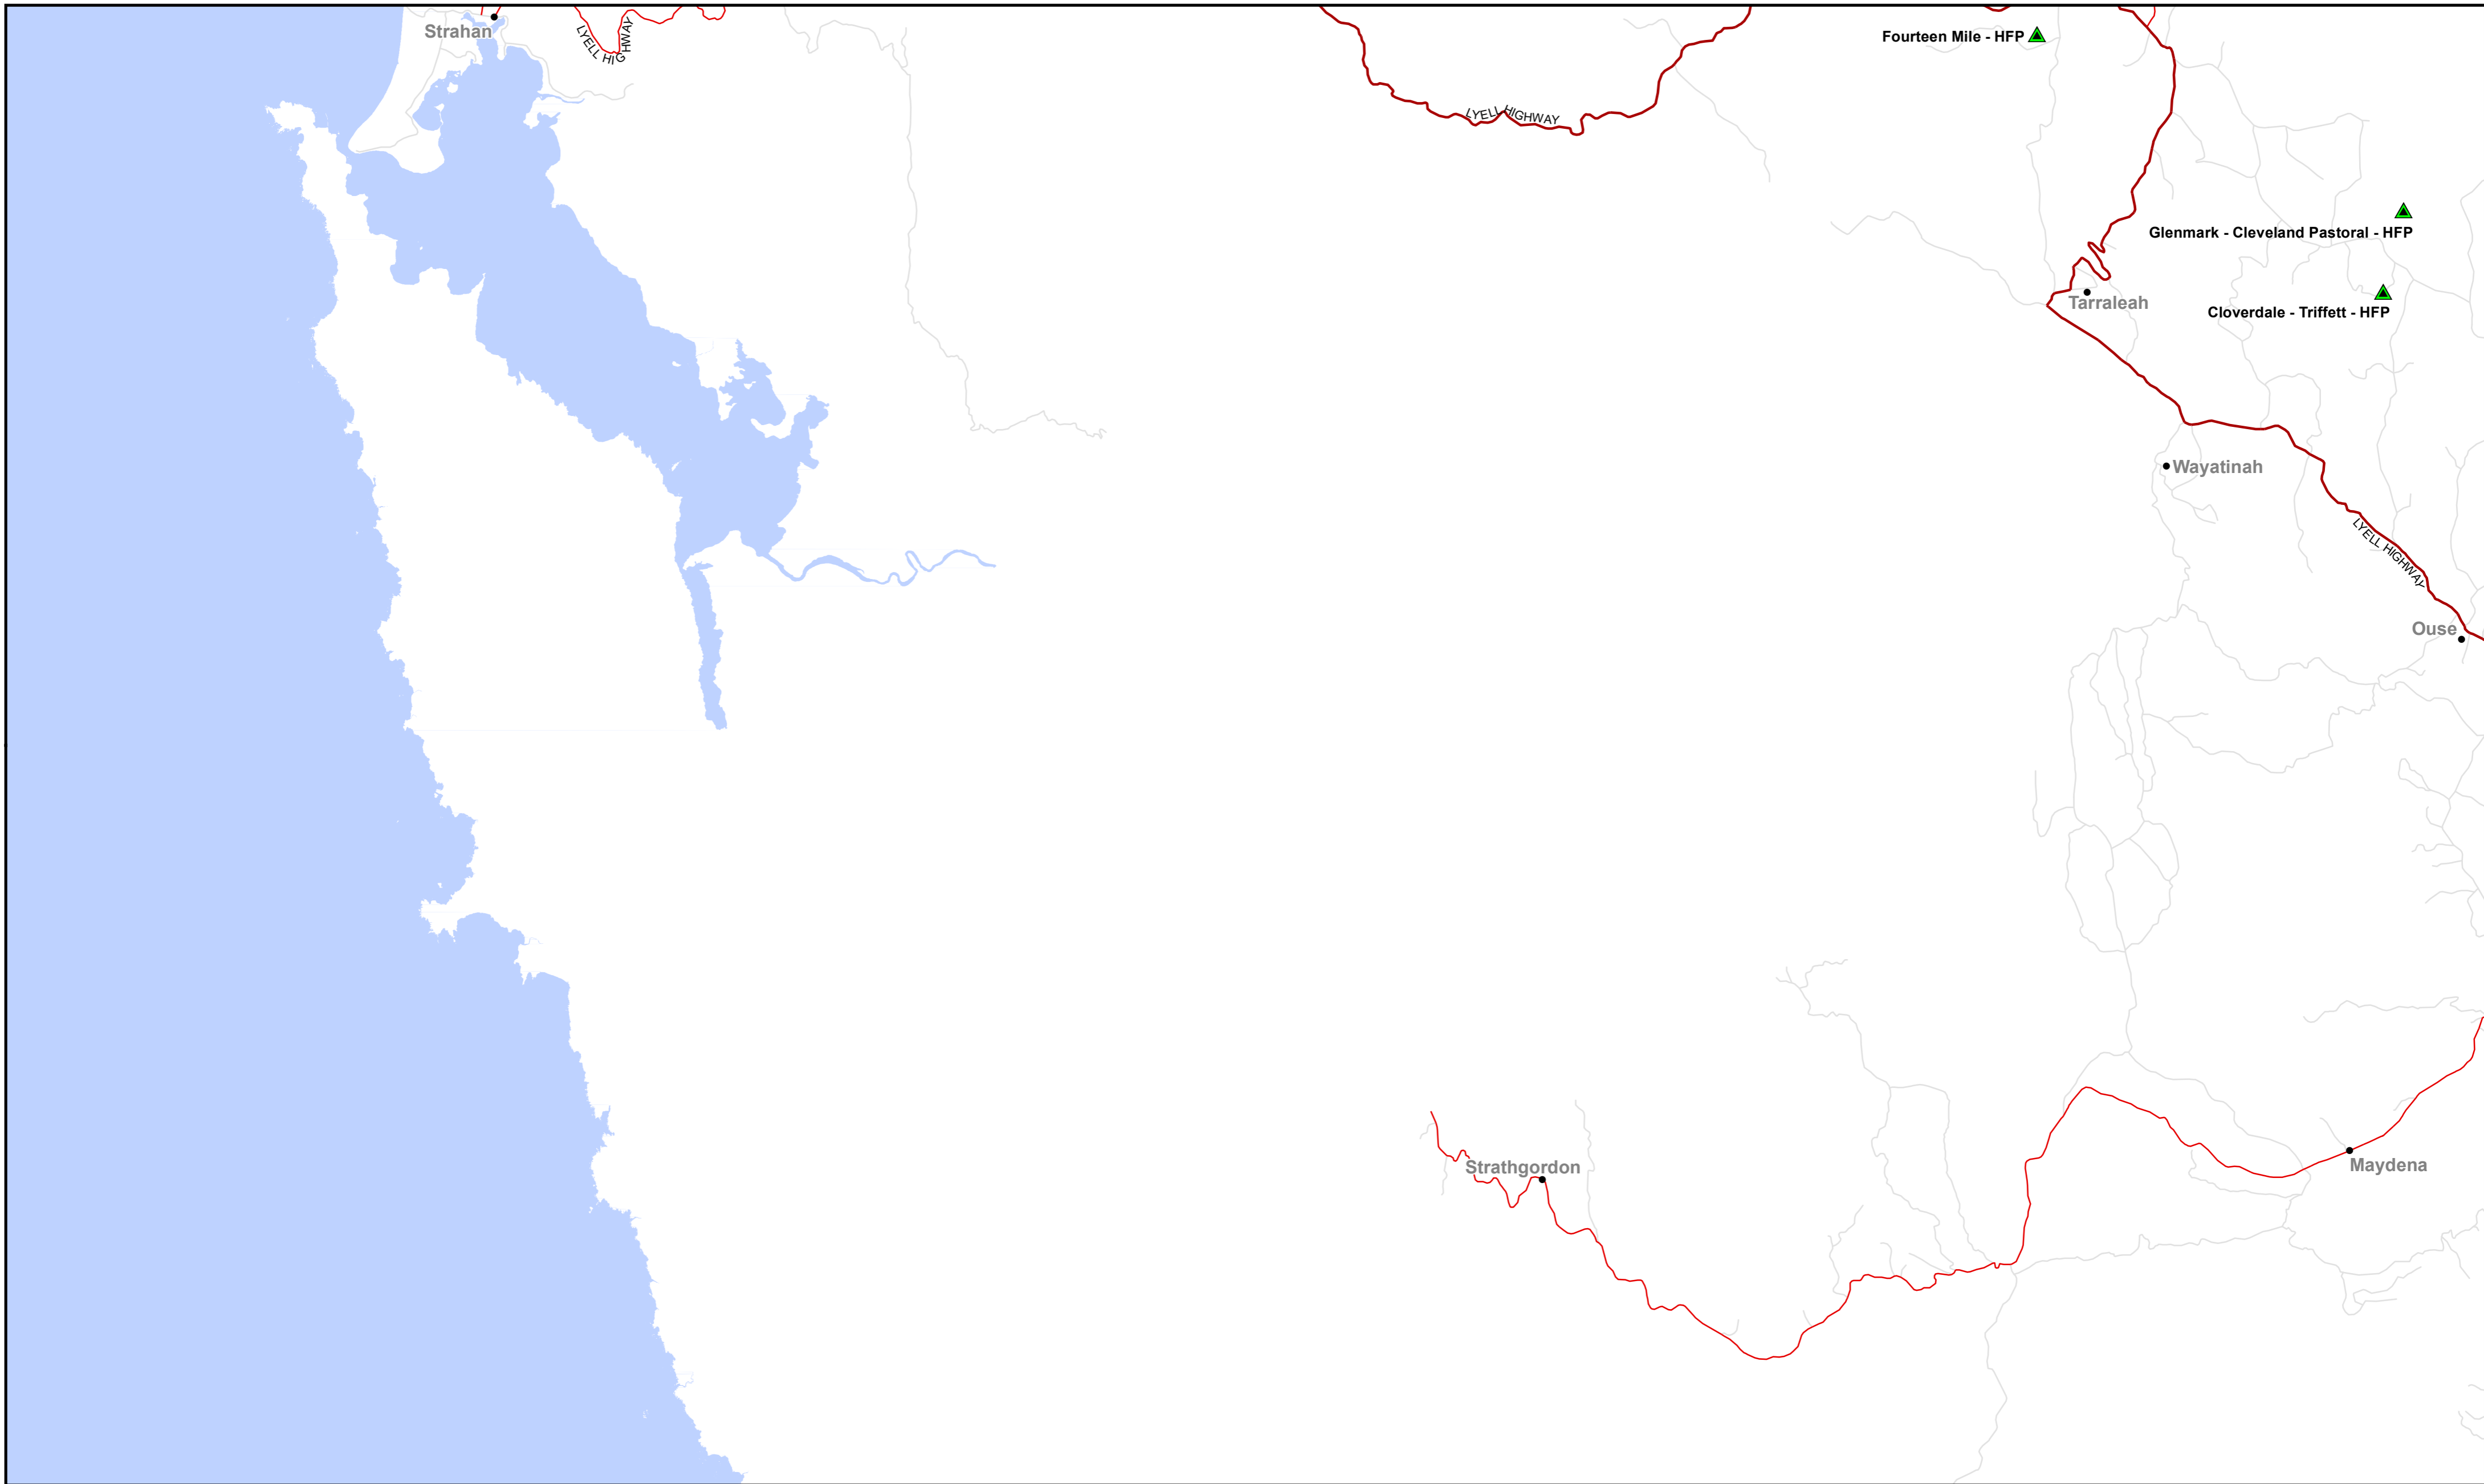

Reliance Forest Fibre Group Scheme - DFA Location Map 2024

- Capital
- City
- Town/Other
- ▲ 2024 Coupe
- Major Road
- Secondary Road
- Minor Road

Tasmania
Central West Region

Reliance Forest Fibre Group Scheme - DFA Location Map 2024

Tasmania
Northern Midlands Region

Reliance Forest Fibre Group Scheme - DFA Location Map 2024

- Capital
- City
- Town/Other
- ▲ 2024 Coupe
- Major Road
- Secondary Road
- Minor Road

Tasmania
Southern Midlands Region

Reliance Forest Fibre Group Scheme - DFA Location Map 2024

- Capital
- City
- Town/Other
- ▲ 2024 Coupe
- Major Road
- Secondary Road
- Minor Road

Tasmania
Tasman Region

Reliance Forest Fibre Group Scheme - DFA Location Map 2024

- Capital
- City
- Town/Other
- ▲ 2024 Coupe
- Major Road
- Secondary Road
- Minor Road

Tasmania
West Coast Region