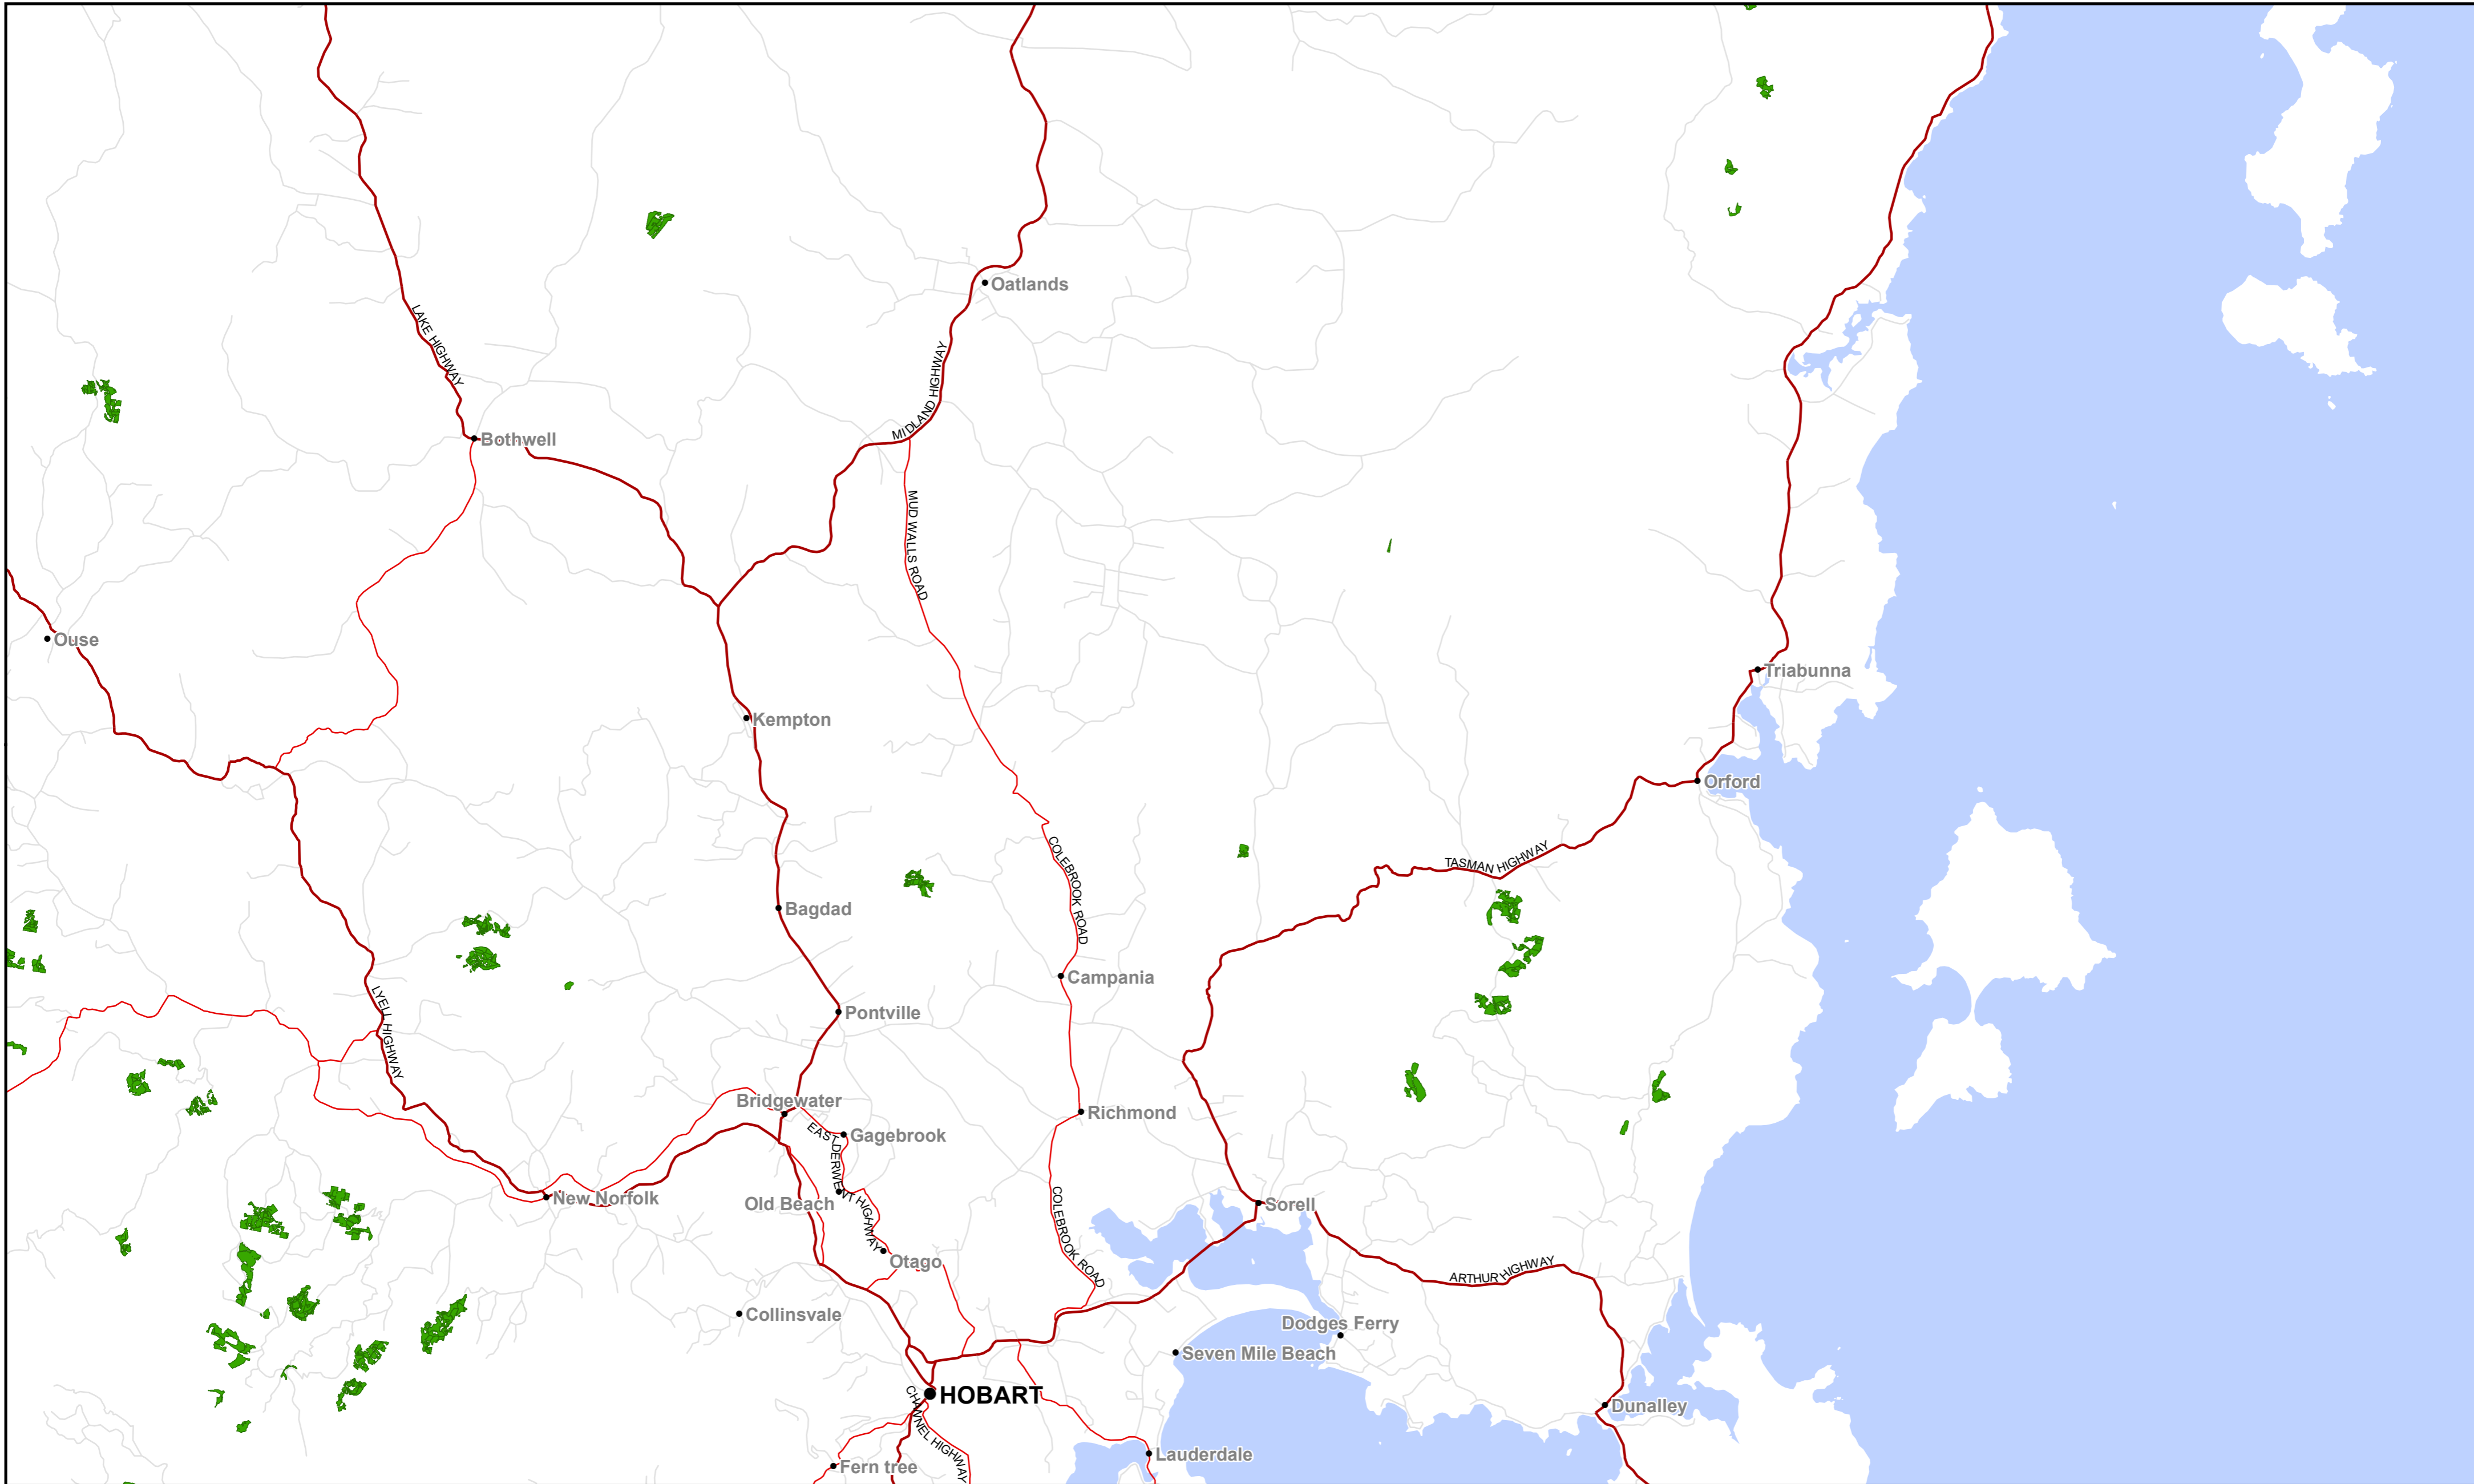

Reliance Forest Fibre - DFA Location Map 2023

- 2023 Coupe
- Major Road
- Capital
- Secondary Road
- City
- Minor Road
- Town/Other

Tasmania
North East Region

Map Projection: Map Grid of Australia, Zone 55

Reliance Forest Fibre - DFA Location Map 2023

- 2023 Coupe
- Capital
- City
- Town/Other
- Major Road
- Secondary Road
- Minor Road

Tasmania
Northern Midlands Region

Map Projection: Map Grid of Australia, Zone 55

Reliance Forest Fibre - DFA Location Map 2023

-  2023 Coupe
-  Capital
-  City
-  Town/Other

-  Major Road
-  Secondary Road
-  Minor Road

Tasmania
Southern Midlands Region

Map Projection: Map Grid of Australia, Zone 55

Reliance Forest Fibre - DFA Location Map 2023

- 2023 Coupe
- Capital
- City
- Town/Other
- Major Road
- Secondary Road
- Minor Road

Tasmania
Tasman & Huon Valley Region

Map Projection: Map Grid of Australia, Zone 55