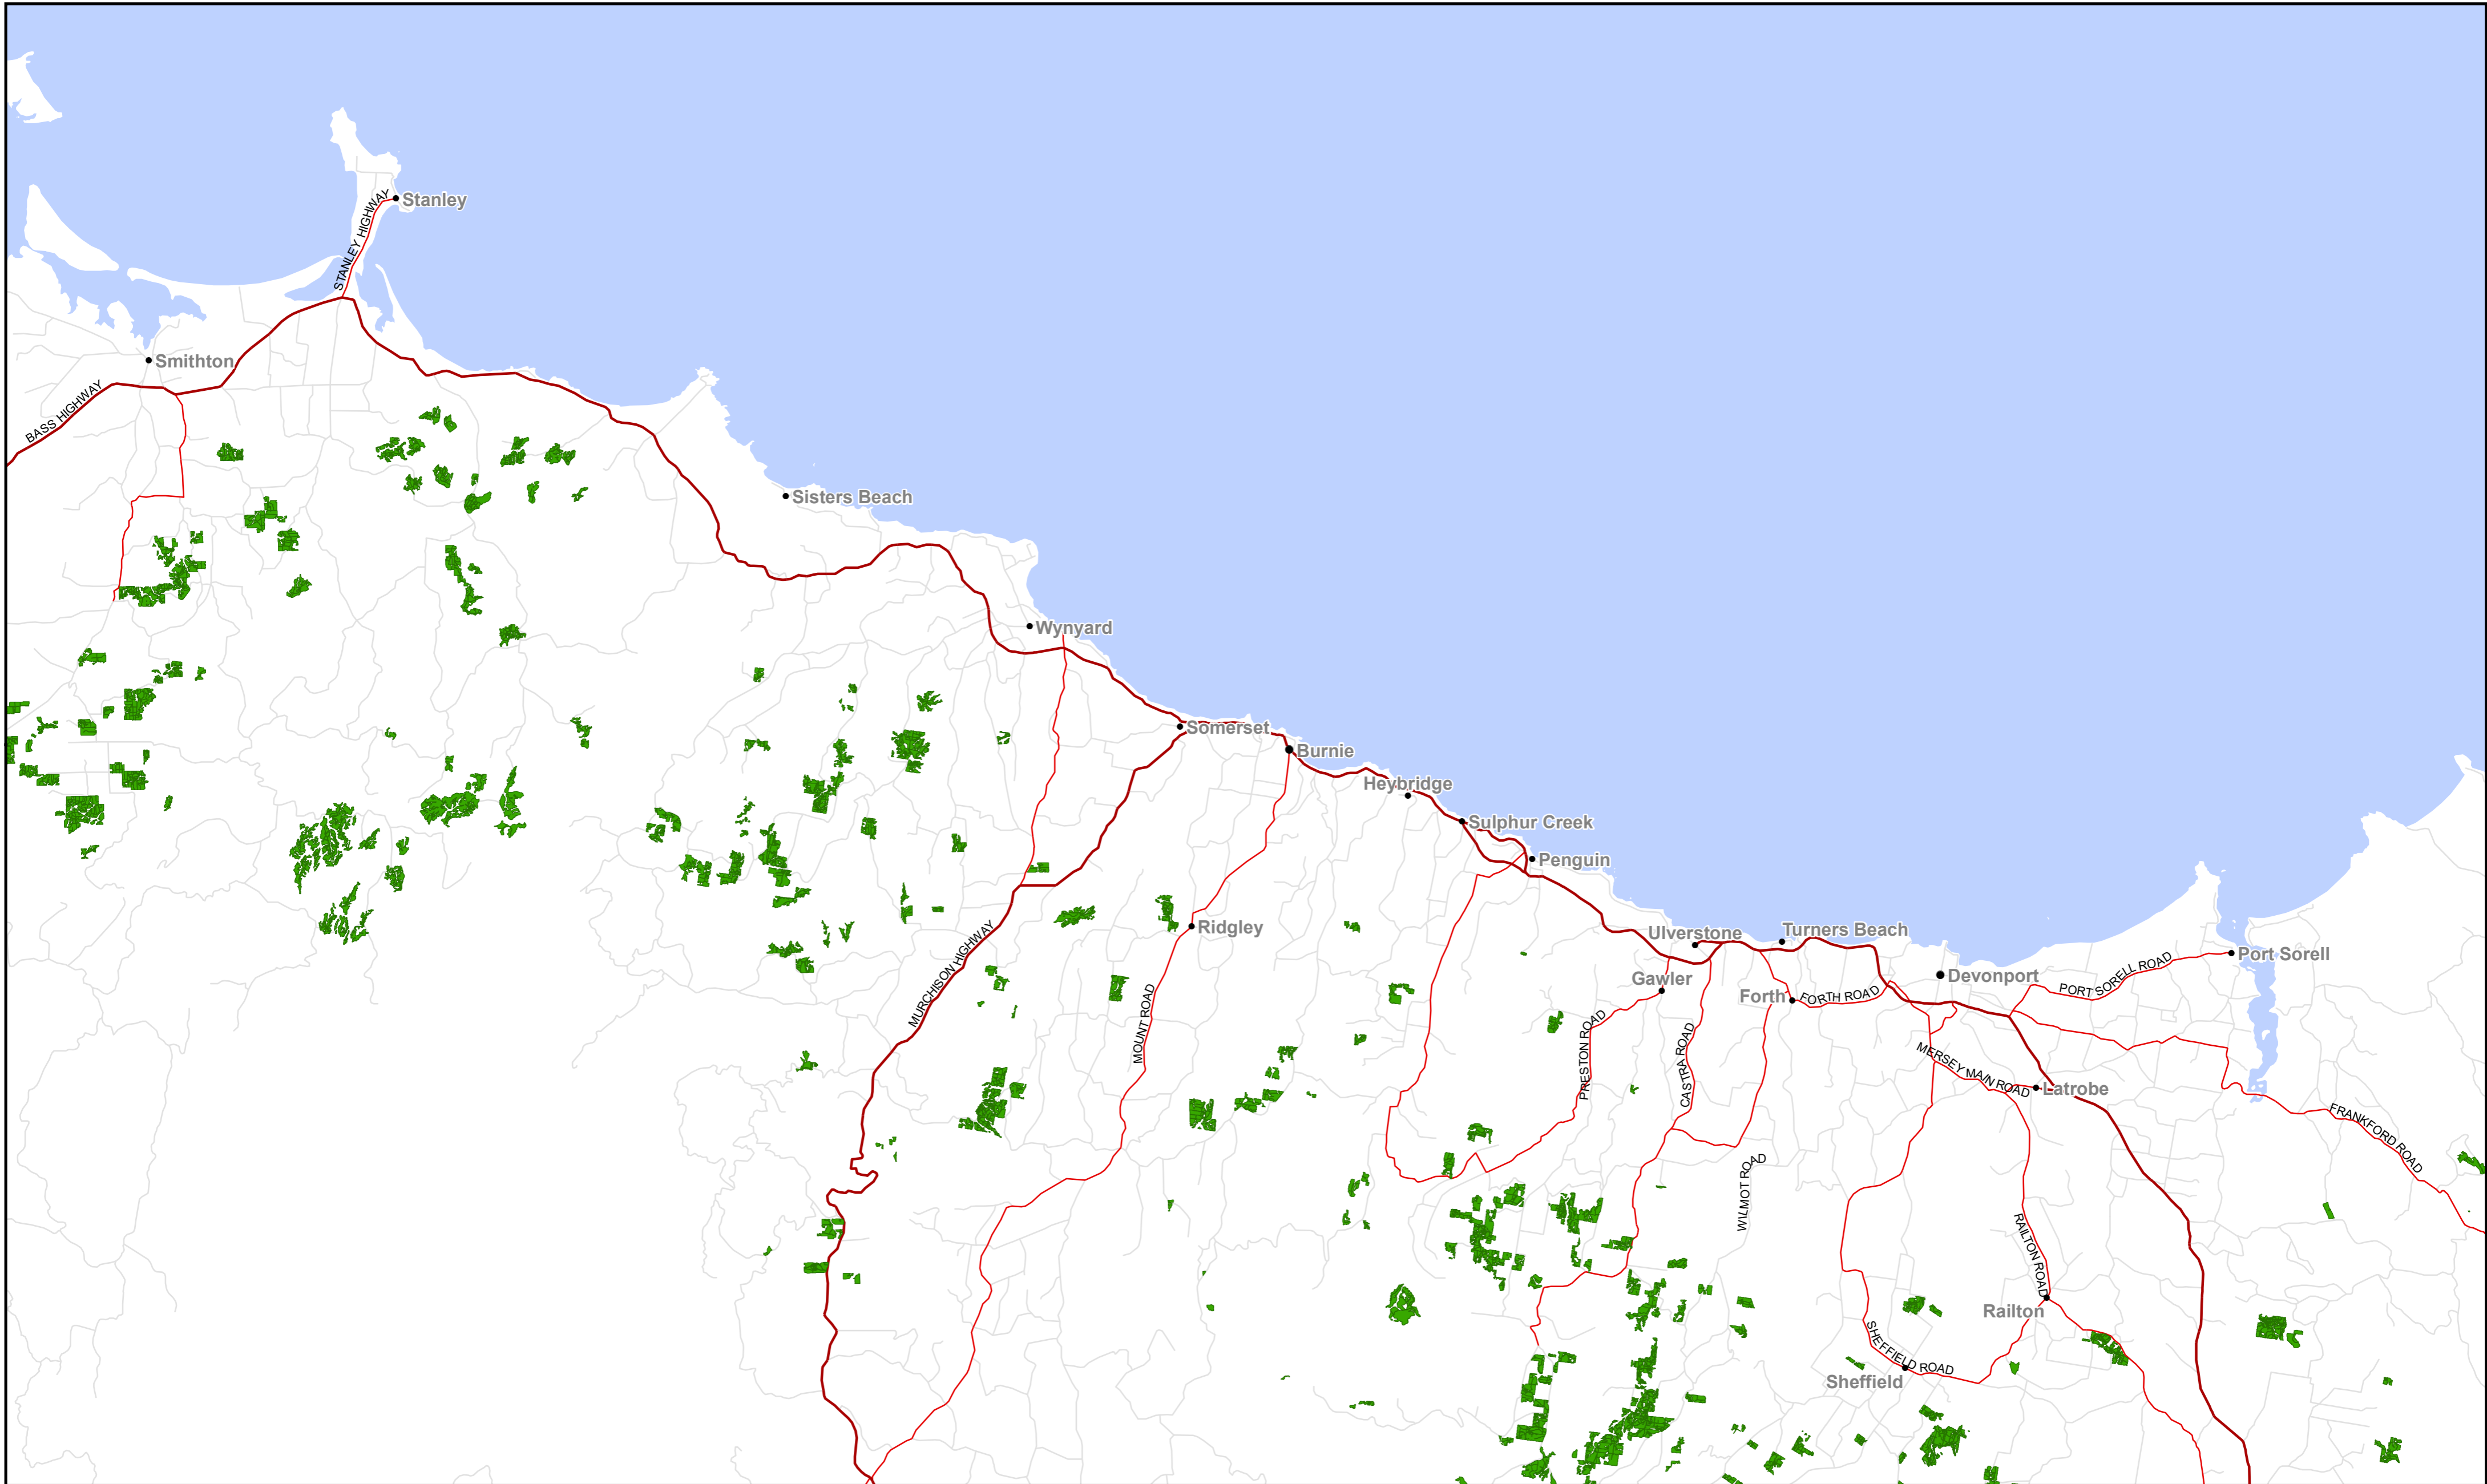

Reliance Forest Fibre - DFA Location Map 2023

- 2023 Coupe
- Major Road
- Capital
- Secondary Road
- City
- Minor Road
- Town/Other

Tasmania
Central Coast Region

Map Projection: Map Grid of Australia, Zone 55

Reliance Forest Fibre - DFA Location Map 2023

- 2023 Coupe
- Capital
- City
- Town/Other
- Major Road
- Secondary Road
- Minor Road

Tasmania
Central West Region

Map Projection: Map Grid of Australia, Zone 55

Reliance Forest Fibre - DFA Location Map 2023

- 2023 Coupe
- Major Road
- Capital
- Secondary Road
- City
- Minor Road
- Town/Other

Tasmania
North East Region

Map Projection: Map Grid of Australia, Zone 55

Reliance Forest Fibre - DFA Location Map 2023

- 2023 Coupe
- Capital
- City
- Town/Other
- Major Road
- Secondary Road
- Minor Road

Tasmania
Northern Midlands Region

Map Projection: Map Grid of Australia, Zone 55