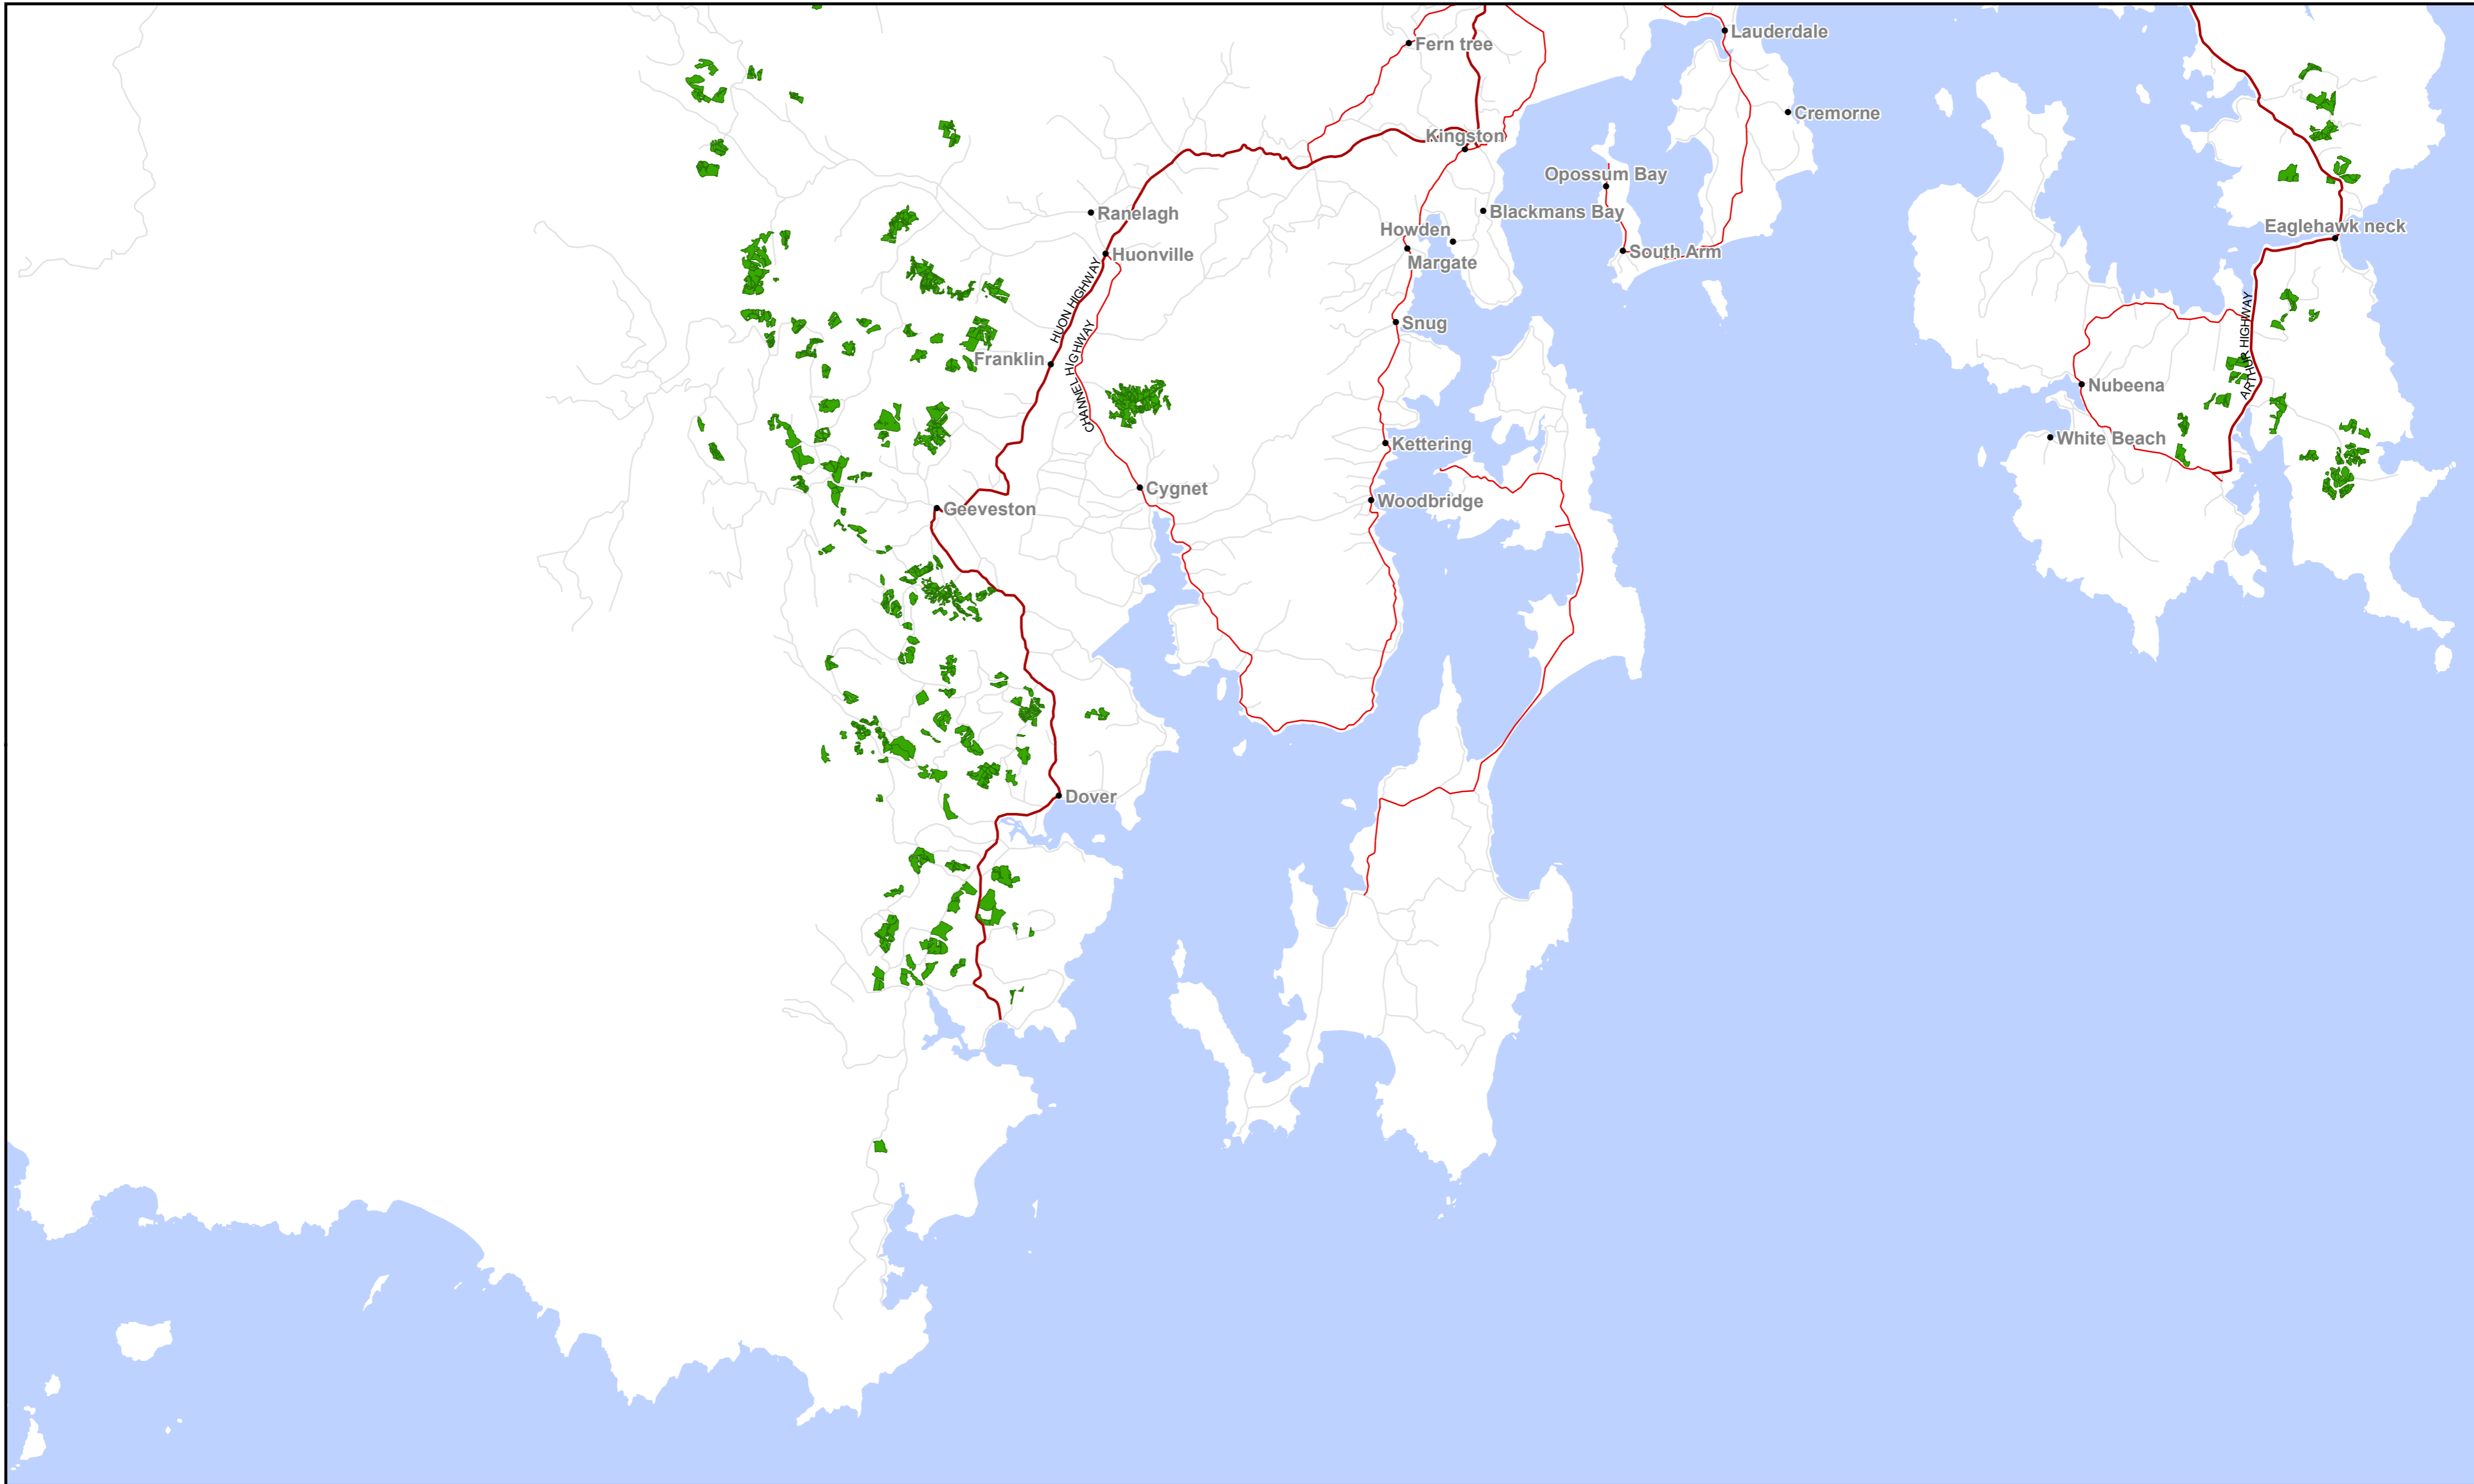

Reliance Forest Fibre - DFA Location Map 2023

- 2023 Coupe
- Capital
- City
- Town/Other
- Major Road
- Secondary Road
- Minor Road

Tasmania
Northern Midlands Region

Map Projection: Map Grid of Australia, Zone 55

Reliance Forest Fibre - DFA Location Map 2023

-  2023 Coupe
-  Capital
-  City
-  Town/Other

-  Major Road
-  Secondary Road
-  Minor Road

Tasmania
Southern Midlands Region

Map Projection: Map Grid of Australia, Zone 55

Reliance Forest Fibre - DFA Location Map 2023

- 2023 Coupe
- Capital
- City
- Town/Other
- Major Road
- Secondary Road
- Minor Road

Tasmania
Tasman & Huon Valley Region

Map Projection: Map Grid of Australia, Zone 55

Reliance Forest Fibre - DFA Location Map 2023

Map Projection: Map Grid of Australia, Zone 55

- 2023 Coupe
- Capital
- City
- Town/Other
- Major Road
- Secondary Road
- Minor Road

Tasmania
West Coast Region