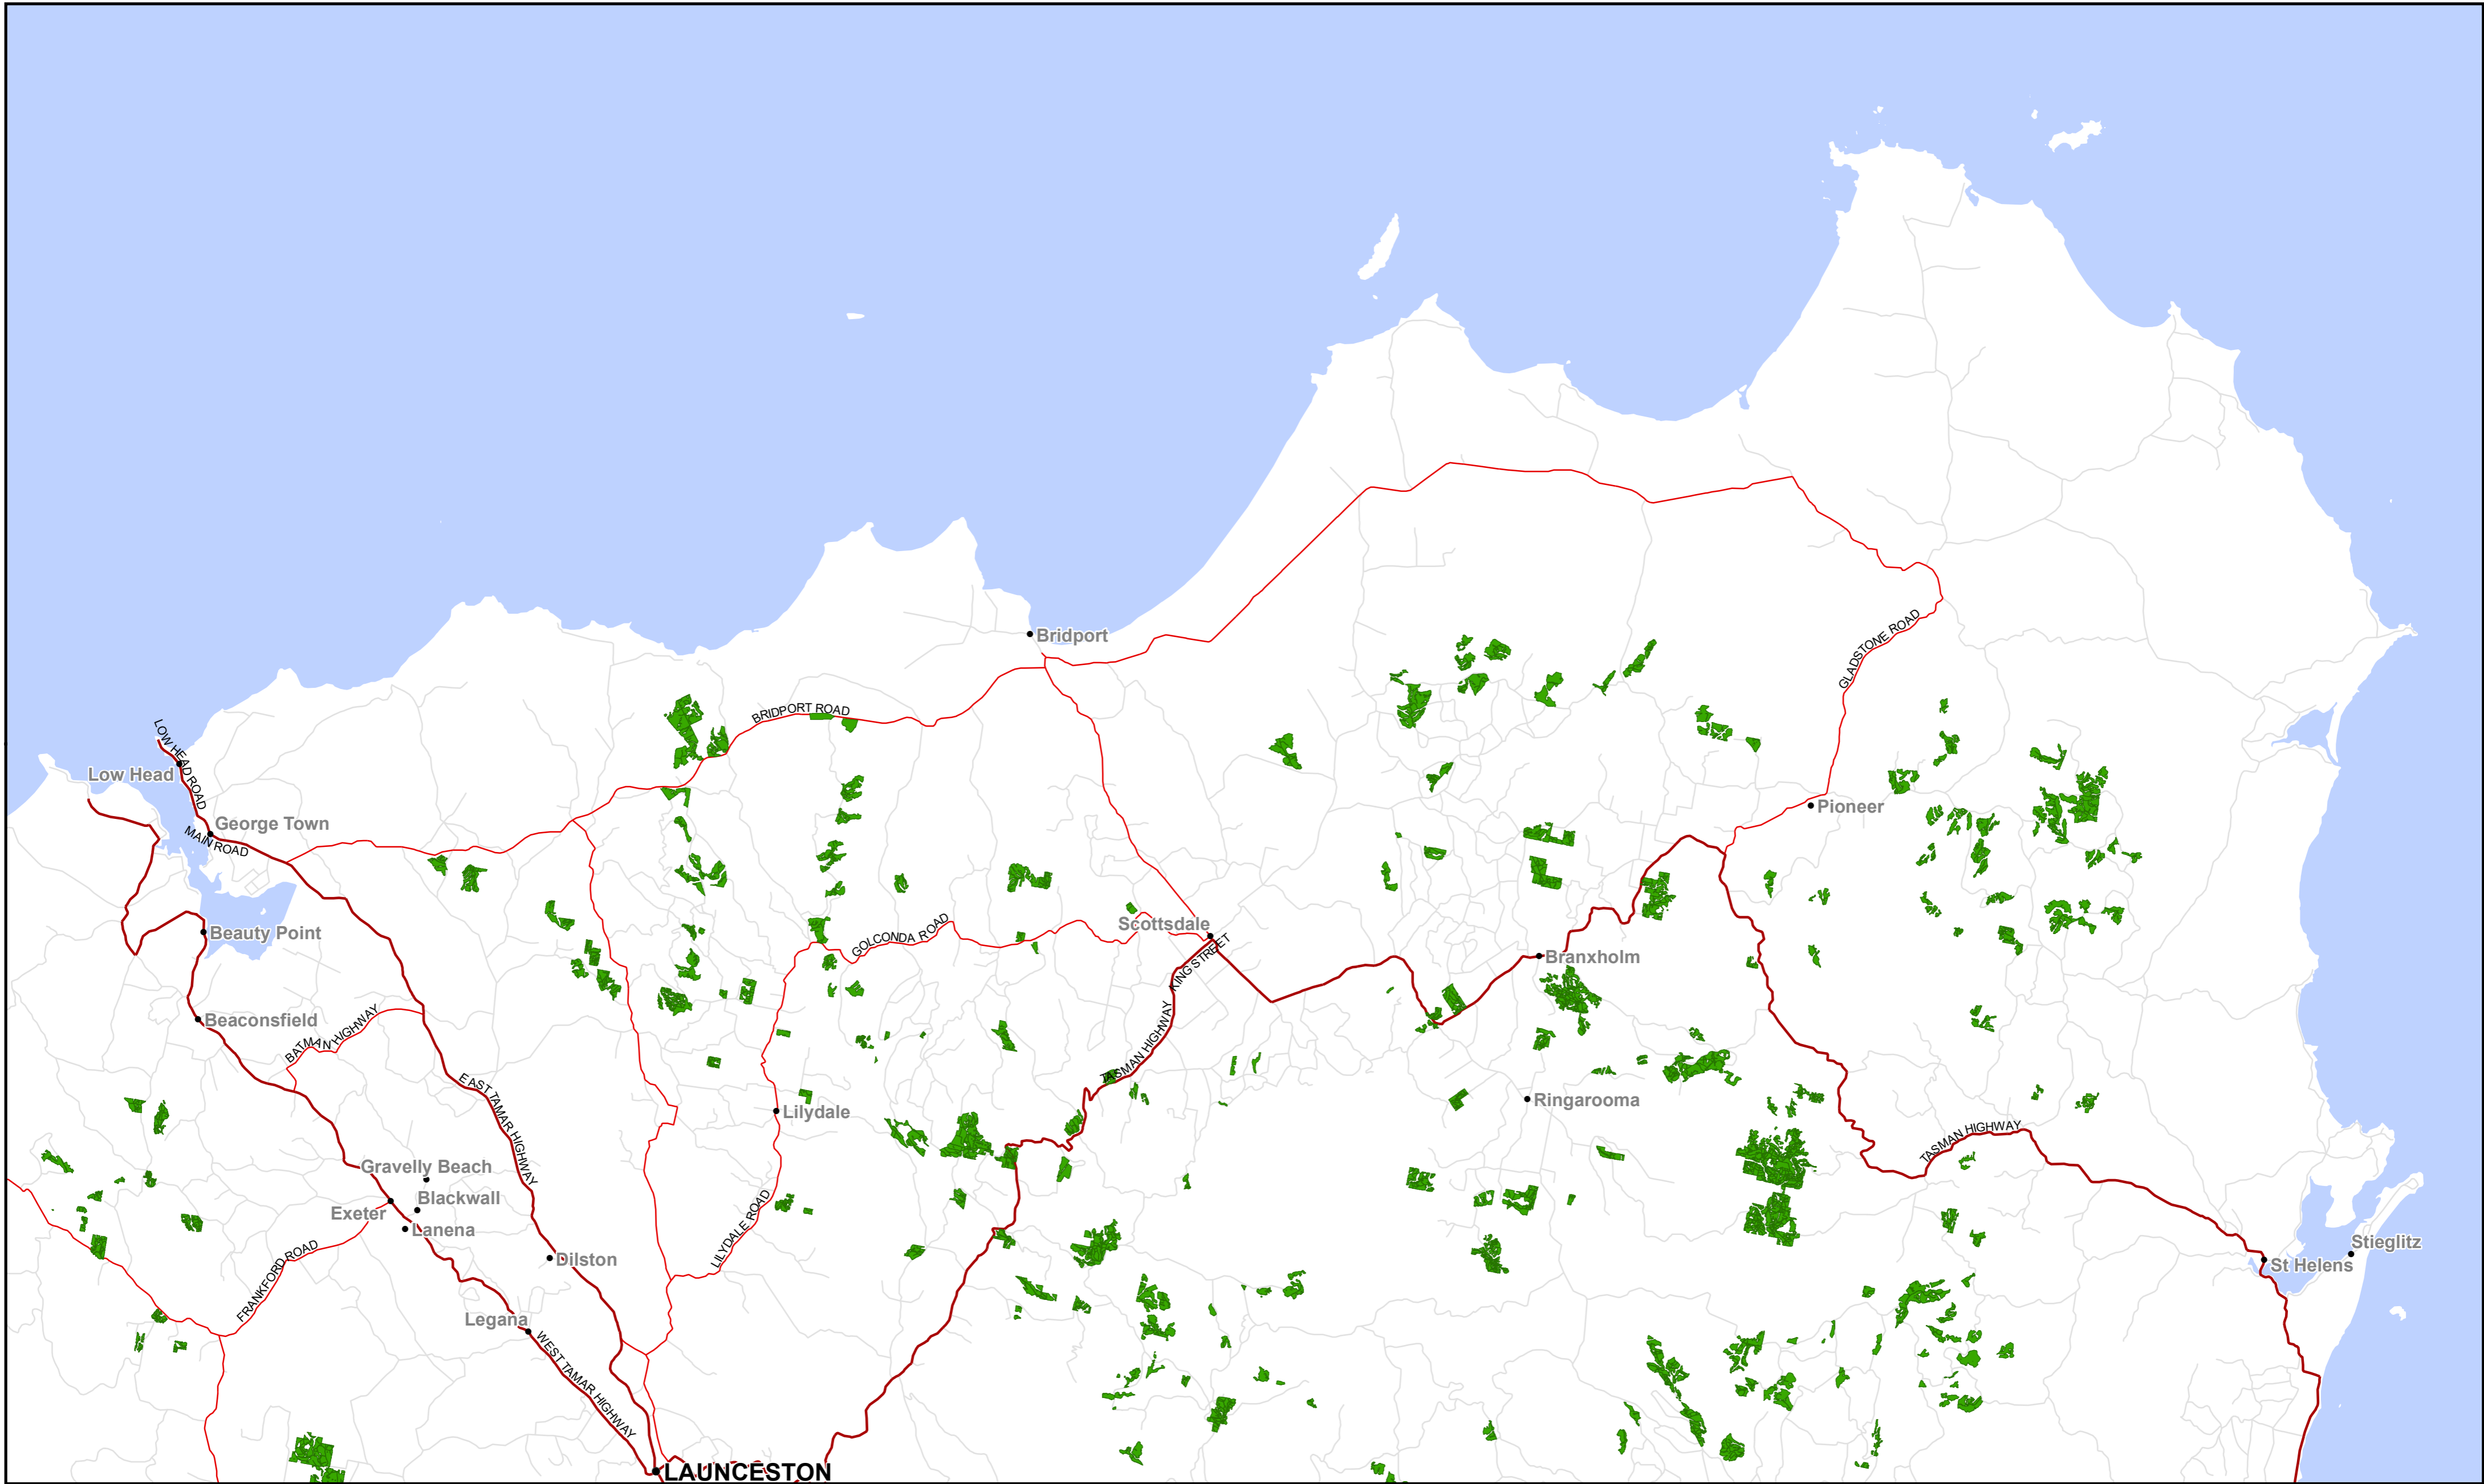

Reliance Forest Fibre - DFA Location Map 2023

- 2023 Coupe
- Capital
- City
- Town/Other
- Major Road
- Secondary Road
- Minor Road

Tasmania
Central West Region

Map Projection: Map Grid of Australia, Zone 55

Reliance Forest Fibre - DFA Location Map 2023

- 2023 Coupe
- Major Road
- Capital
- Secondary Road
- City
- Minor Road
- Town/Other

Tasmania
North East Region

Map Projection: Map Grid of Australia, Zone 55

Reliance Forest Fibre - DFA Location Map 2023

- 2023 Coupe
- Capital
- City
- Town/Other
- Major Road
- Secondary Road
- Minor Road

Tasmania
Northern Midlands Region

Map Projection: Map Grid of Australia, Zone 55

Reliance Forest Fibre - DFA Location Map 2023

- 2023 Coupe
- Capital
- City
- Town/Other
- Major Road
- Secondary Road
- Minor Road

Tasmania
Tasman & Huon Valley Region

Map Projection: Map Grid of Australia, Zone 55