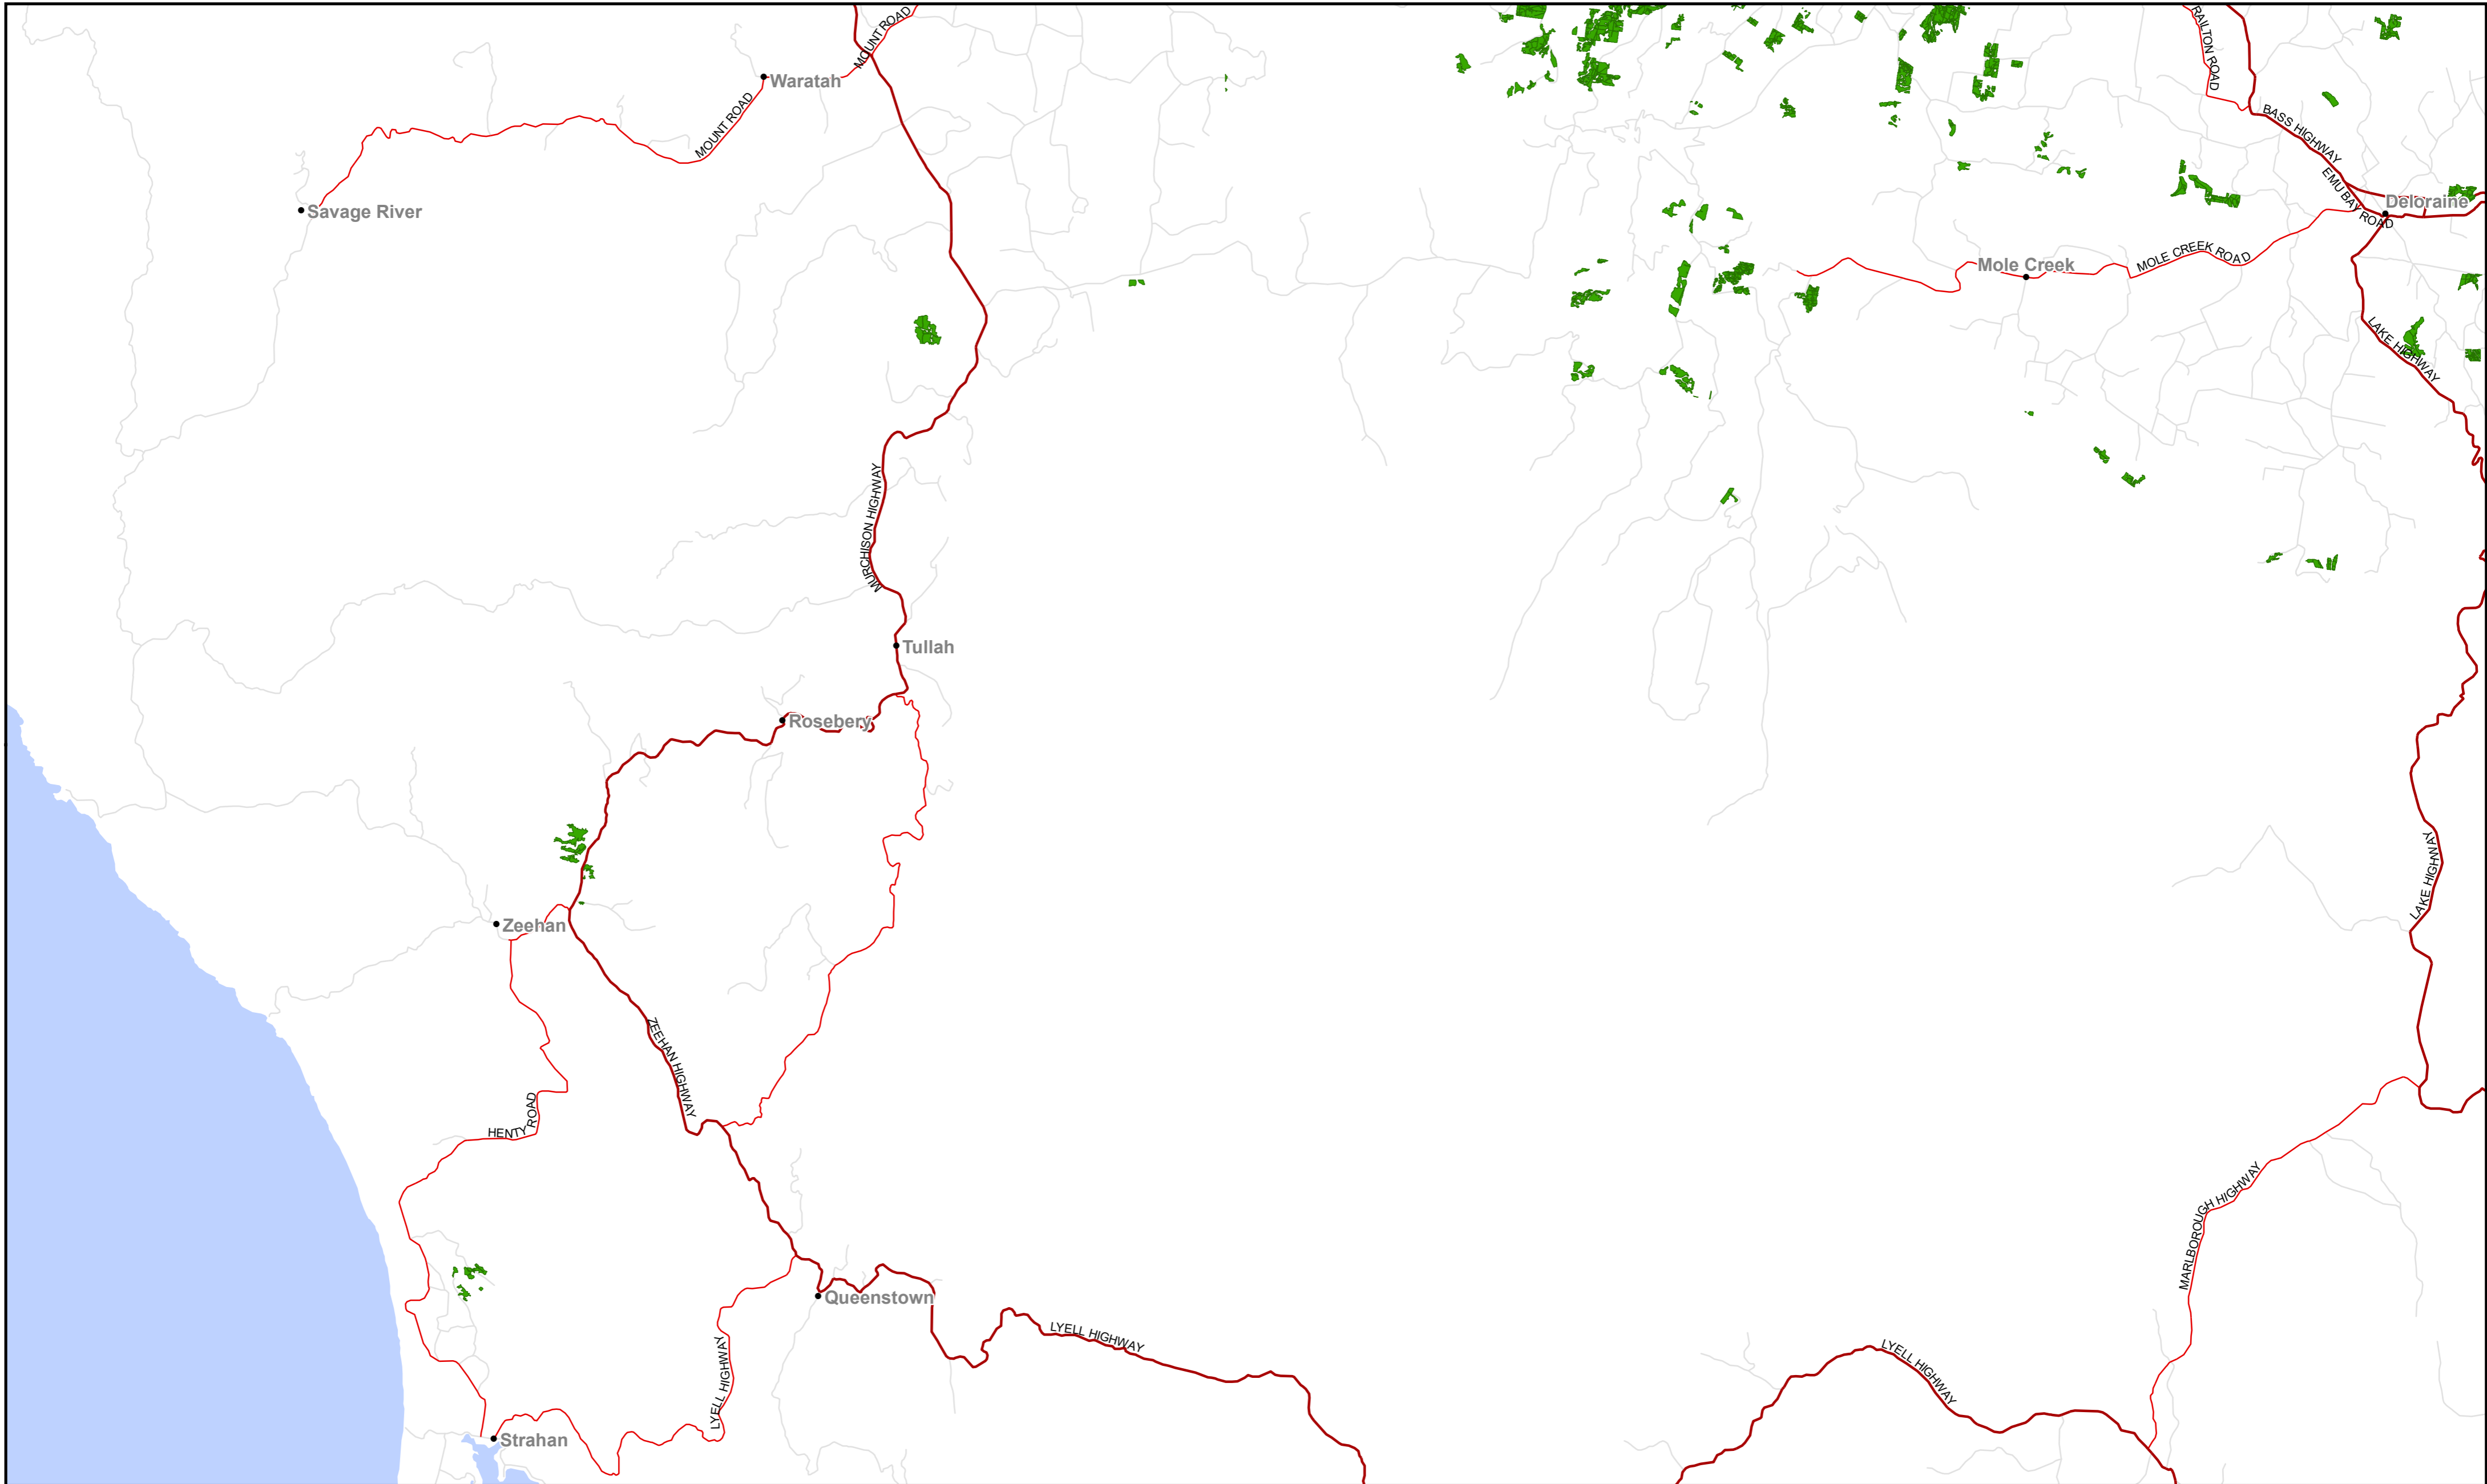

Reliance Forest Fibre - DFA Location Map 2023

- 2023 Coupe
- Major Road
- Capital
- Secondary Road
- City
- Minor Road
- Town/Other

Tasmania
Central Coast Region

Map Projection: Map Grid of Australia, Zone 55

Reliance Forest Fibre - DFA Location Map 2023

- 2023 Coupe
- Capital
- City
- Town/Other
- Major Road
- Secondary Road
- Minor Road

Tasmania
Central West Region

Map Projection: Map Grid of Australia, Zone 55

Reliance Forest Fibre - DFA Location Map 2023

- 2023 Coupe
- Major Road
- Capital
- Secondary Road
- City
- Minor Road
- Town/Other

Tasmania
North East Region

Map Projection: Map Grid of Australia, Zone 55

Reliance Forest Fibre - DFA Location Map 2023

- 2023 Coupe
- Capital
- City
- Town/Other
- Major Road
- Secondary Road
- Minor Road

Tasmania
Tasman & Huon Valley Region

Map Projection: Map Grid of Australia, Zone 55