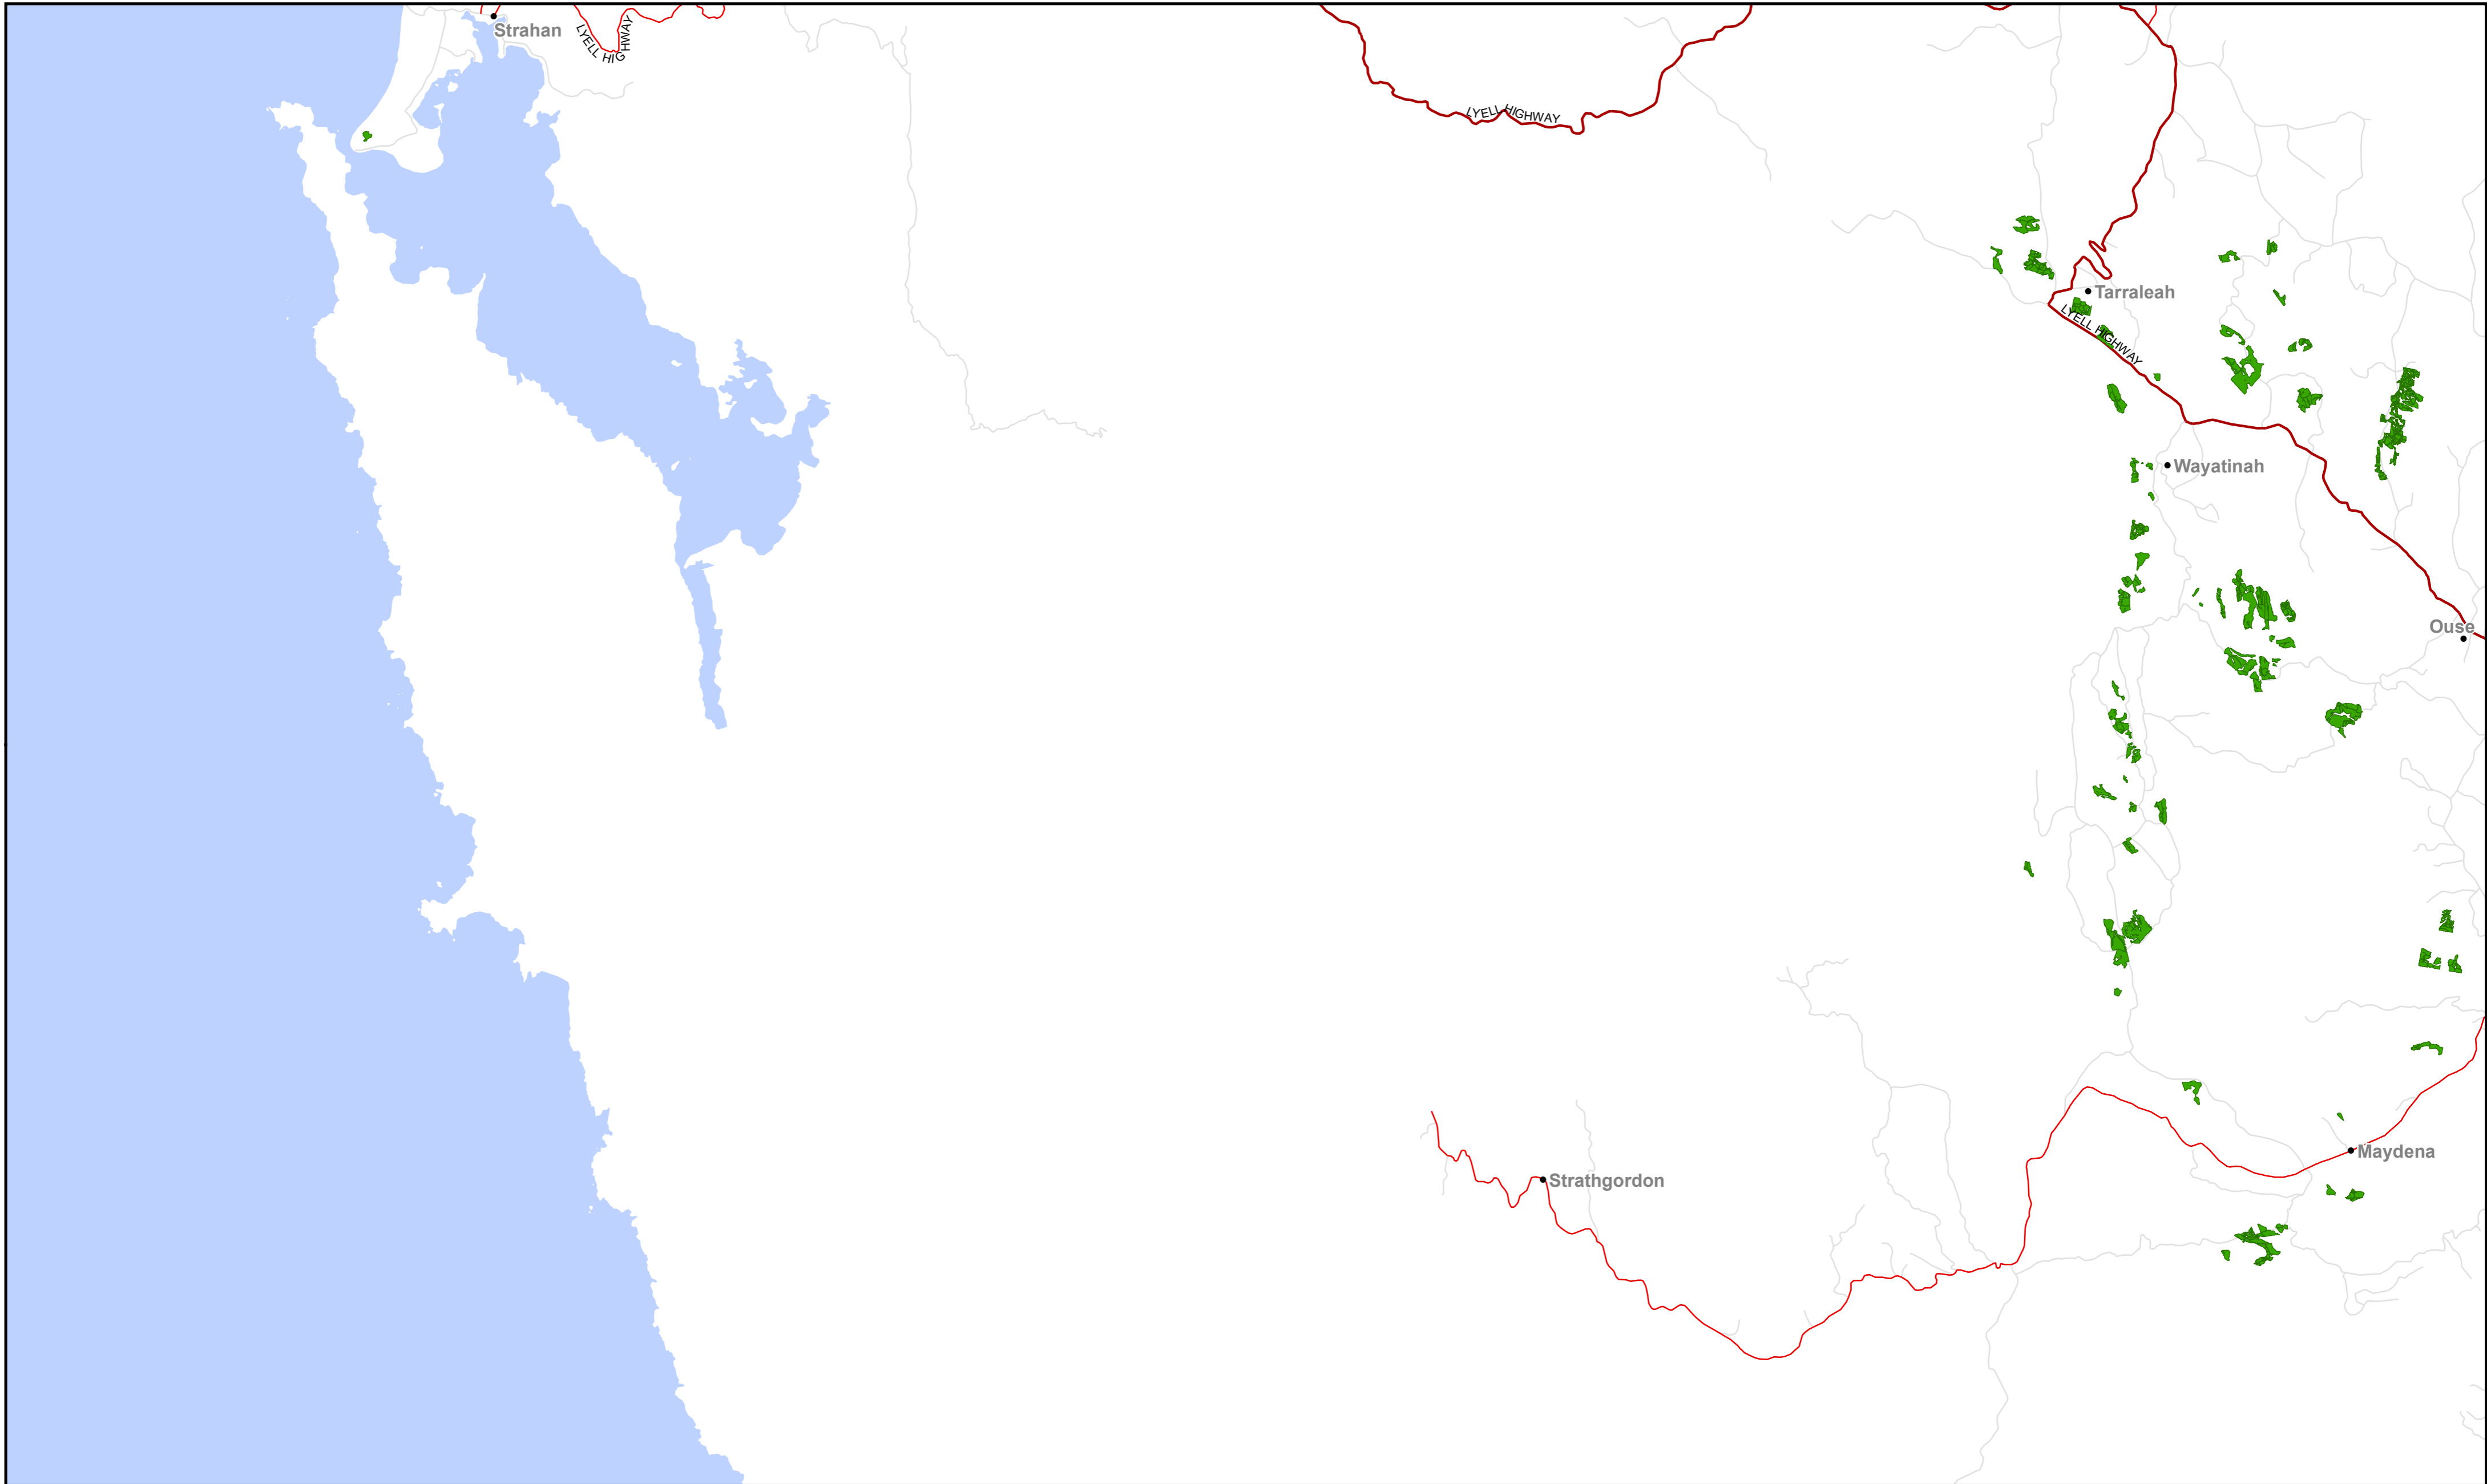

Reliance Forest Fibre - DFA Location Map 2023

- 2023 Coupe
- Major Road
- Capital
- Secondary Road
- City
- Minor Road
- Town/Other

Tasmania
North East Region

Map Projection: Map Grid of Australia, Zone 55

Reliance Forest Fibre - DFA Location Map 2023

-  2023 Coupe
-  Capital
-  City
-  Town/Other

-  Major Road
-  Secondary Road
-  Minor Road

Tasmania
Southern Midlands Region

Map Projection: Map Grid of Australia, Zone 55

Reliance Forest Fibre - DFA Location Map 2023

- 2023 Coupe
- Capital
- City
- Town/Other
- Major Road
- Secondary Road
- Minor Road

Tasmania
Tasman & Huon Valley Region

Map Projection: Map Grid of Australia, Zone 55

Reliance Forest Fibre - DFA Location Map 2023

Map Projection: Map Grid of Australia, Zone 55

- 2023 Coupe
- Capital
- City
- Town/Other
- Major Road
- Secondary Road
- Minor Road

Tasmania
West Coast Region