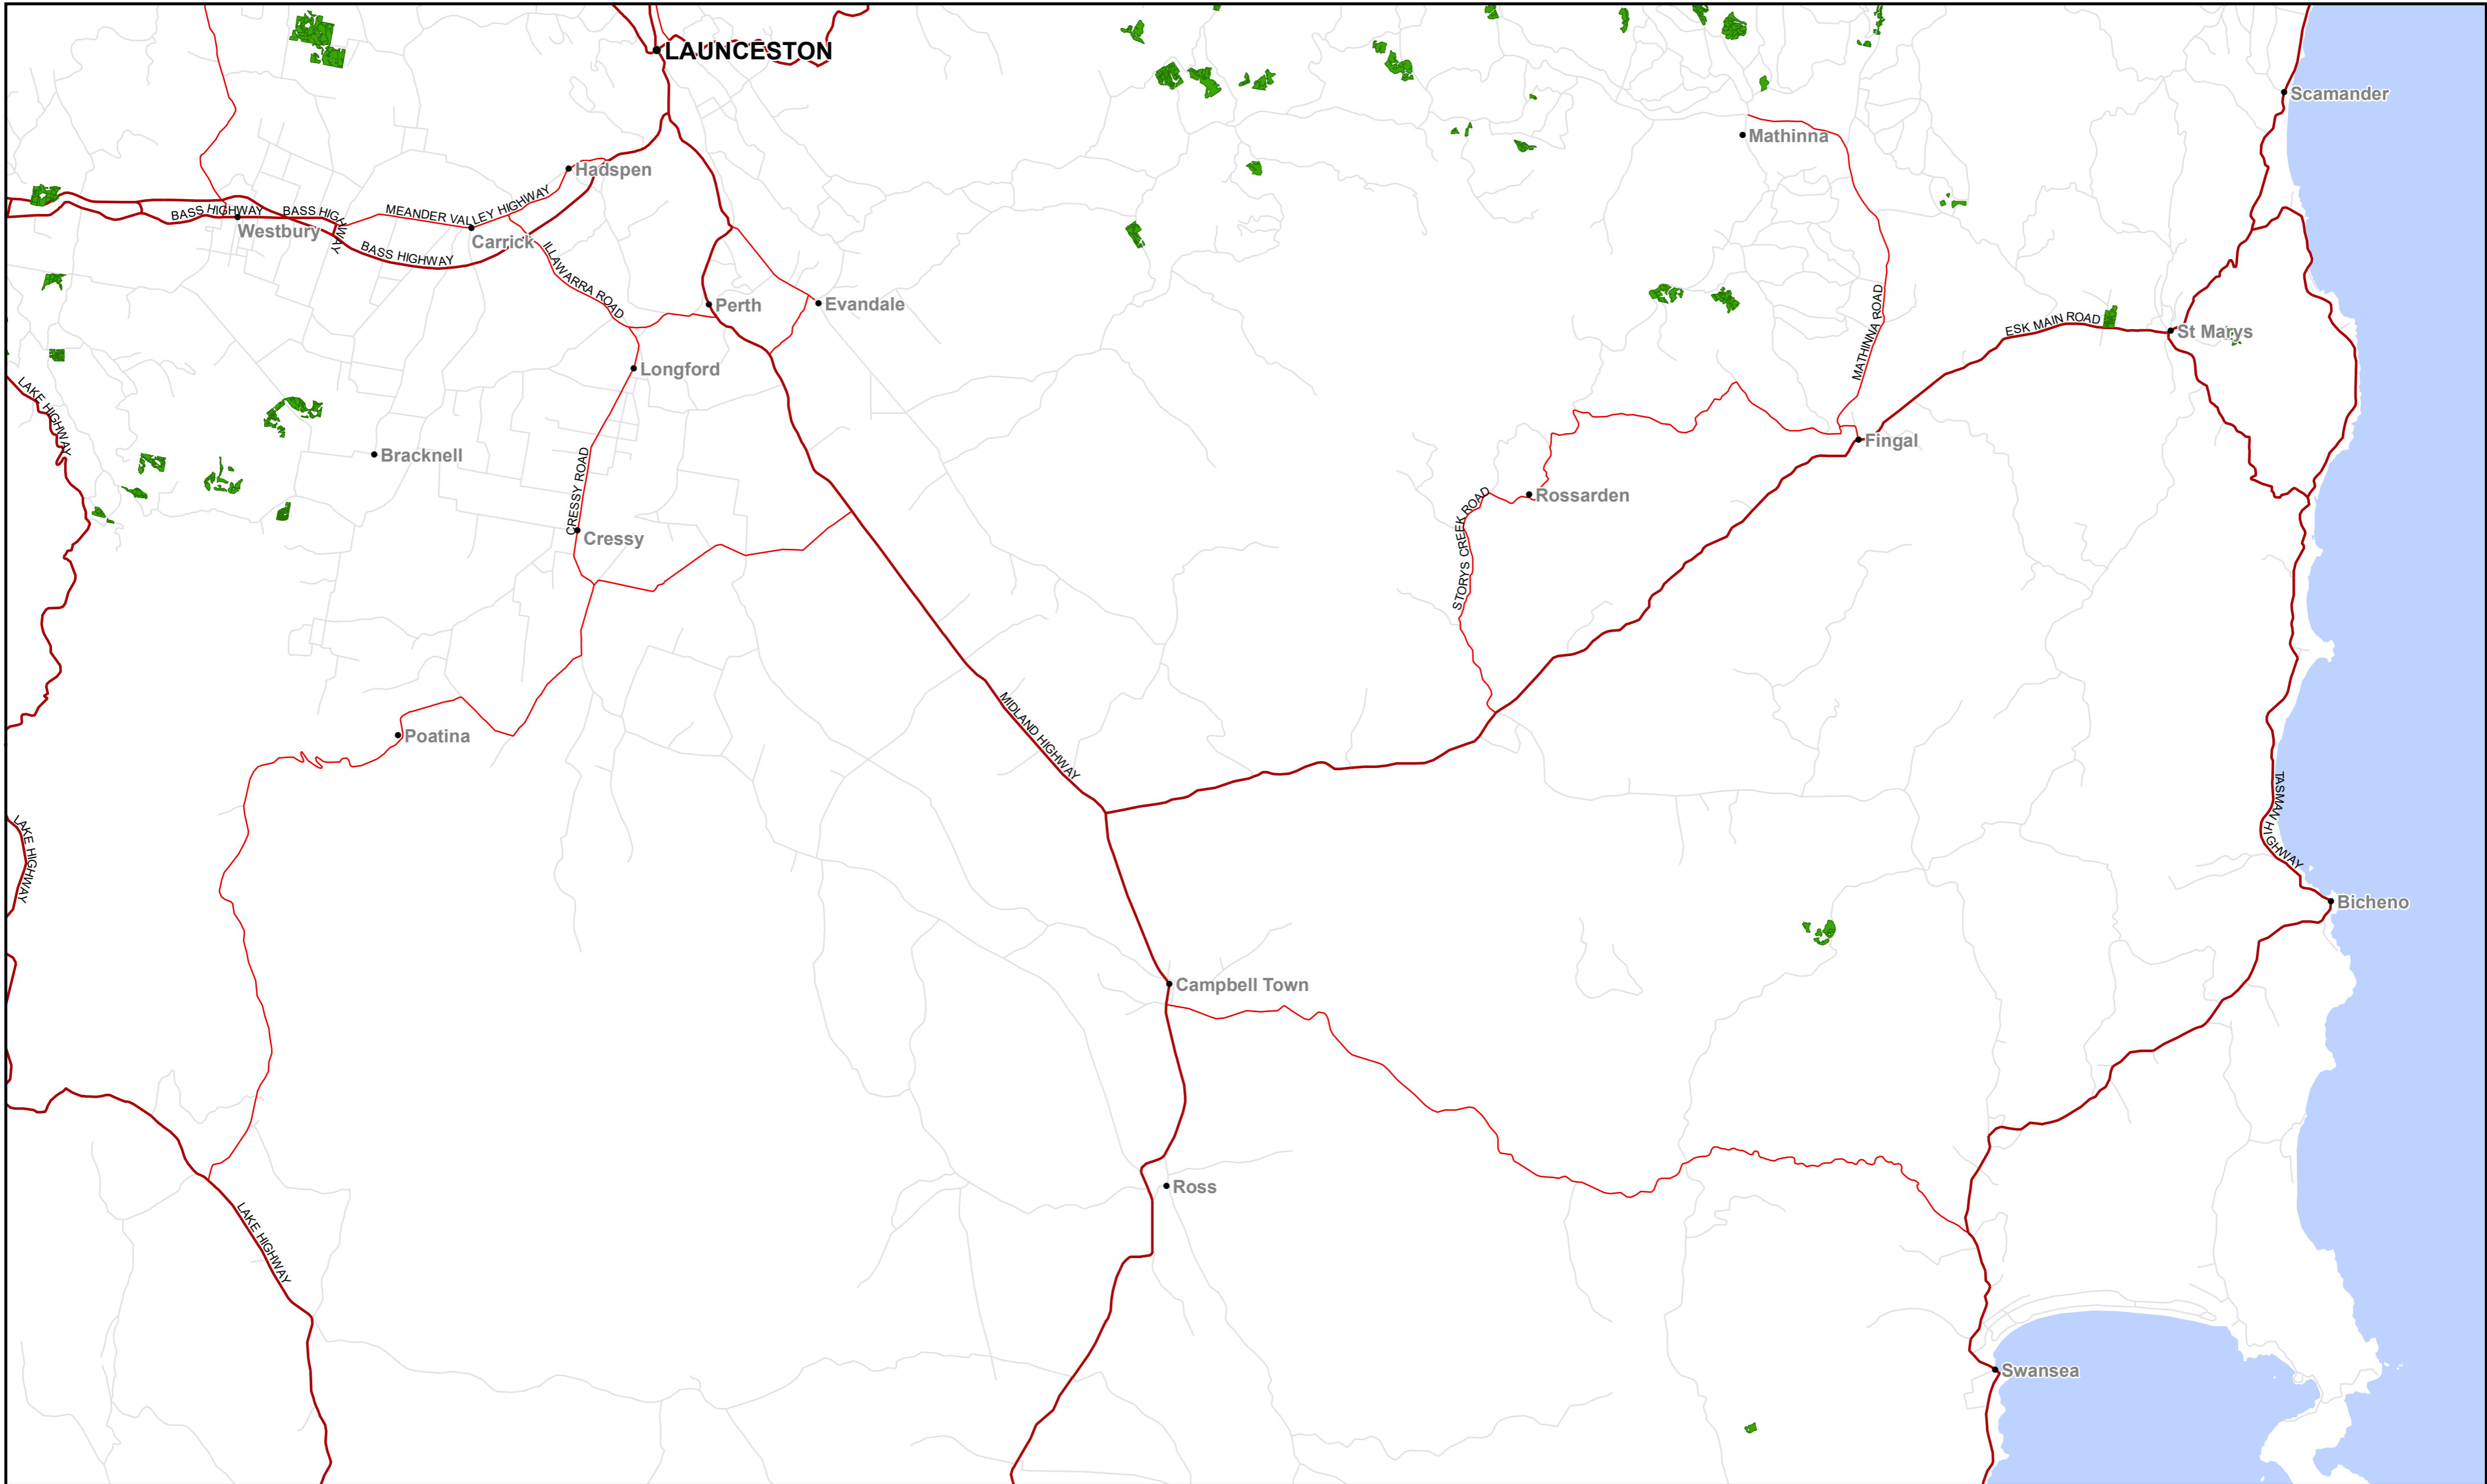

Reliance Forest Fibre - DFA Location Map 2023

- 2023 Coupe
- Capital
- City
- Town/Other
- Major Road
- Secondary Road
- Minor Road

Tasmania
Central West Region

Map Projection: Map Grid of Australia, Zone 55

Reliance Forest Fibre - DFA Location Map 2023

- 2023 Coupe
- Major Road
- Capital
- Secondary Road
- City
- Minor Road
- Town/Other

Tasmania
North East Region

Map Projection: Map Grid of Australia, Zone 55

Reliance Forest Fibre - DFA Location Map 2023

- 2023 Coupe
- Capital
- City
- Town/Other
- Major Road
- Secondary Road
- Minor Road

Tasmania
Northern Midlands Region

Map Projection: Map Grid of Australia, Zone 55

Reliance Forest Fibre - DFA Location Map 2023

-  2023 Coupe
-  Capital
-  City
-  Town/Other

-  Major Road
-  Secondary Road
-  Minor Road

Tasmania
Southern Midlands Region

Map Projection: Map Grid of Australia, Zone 55