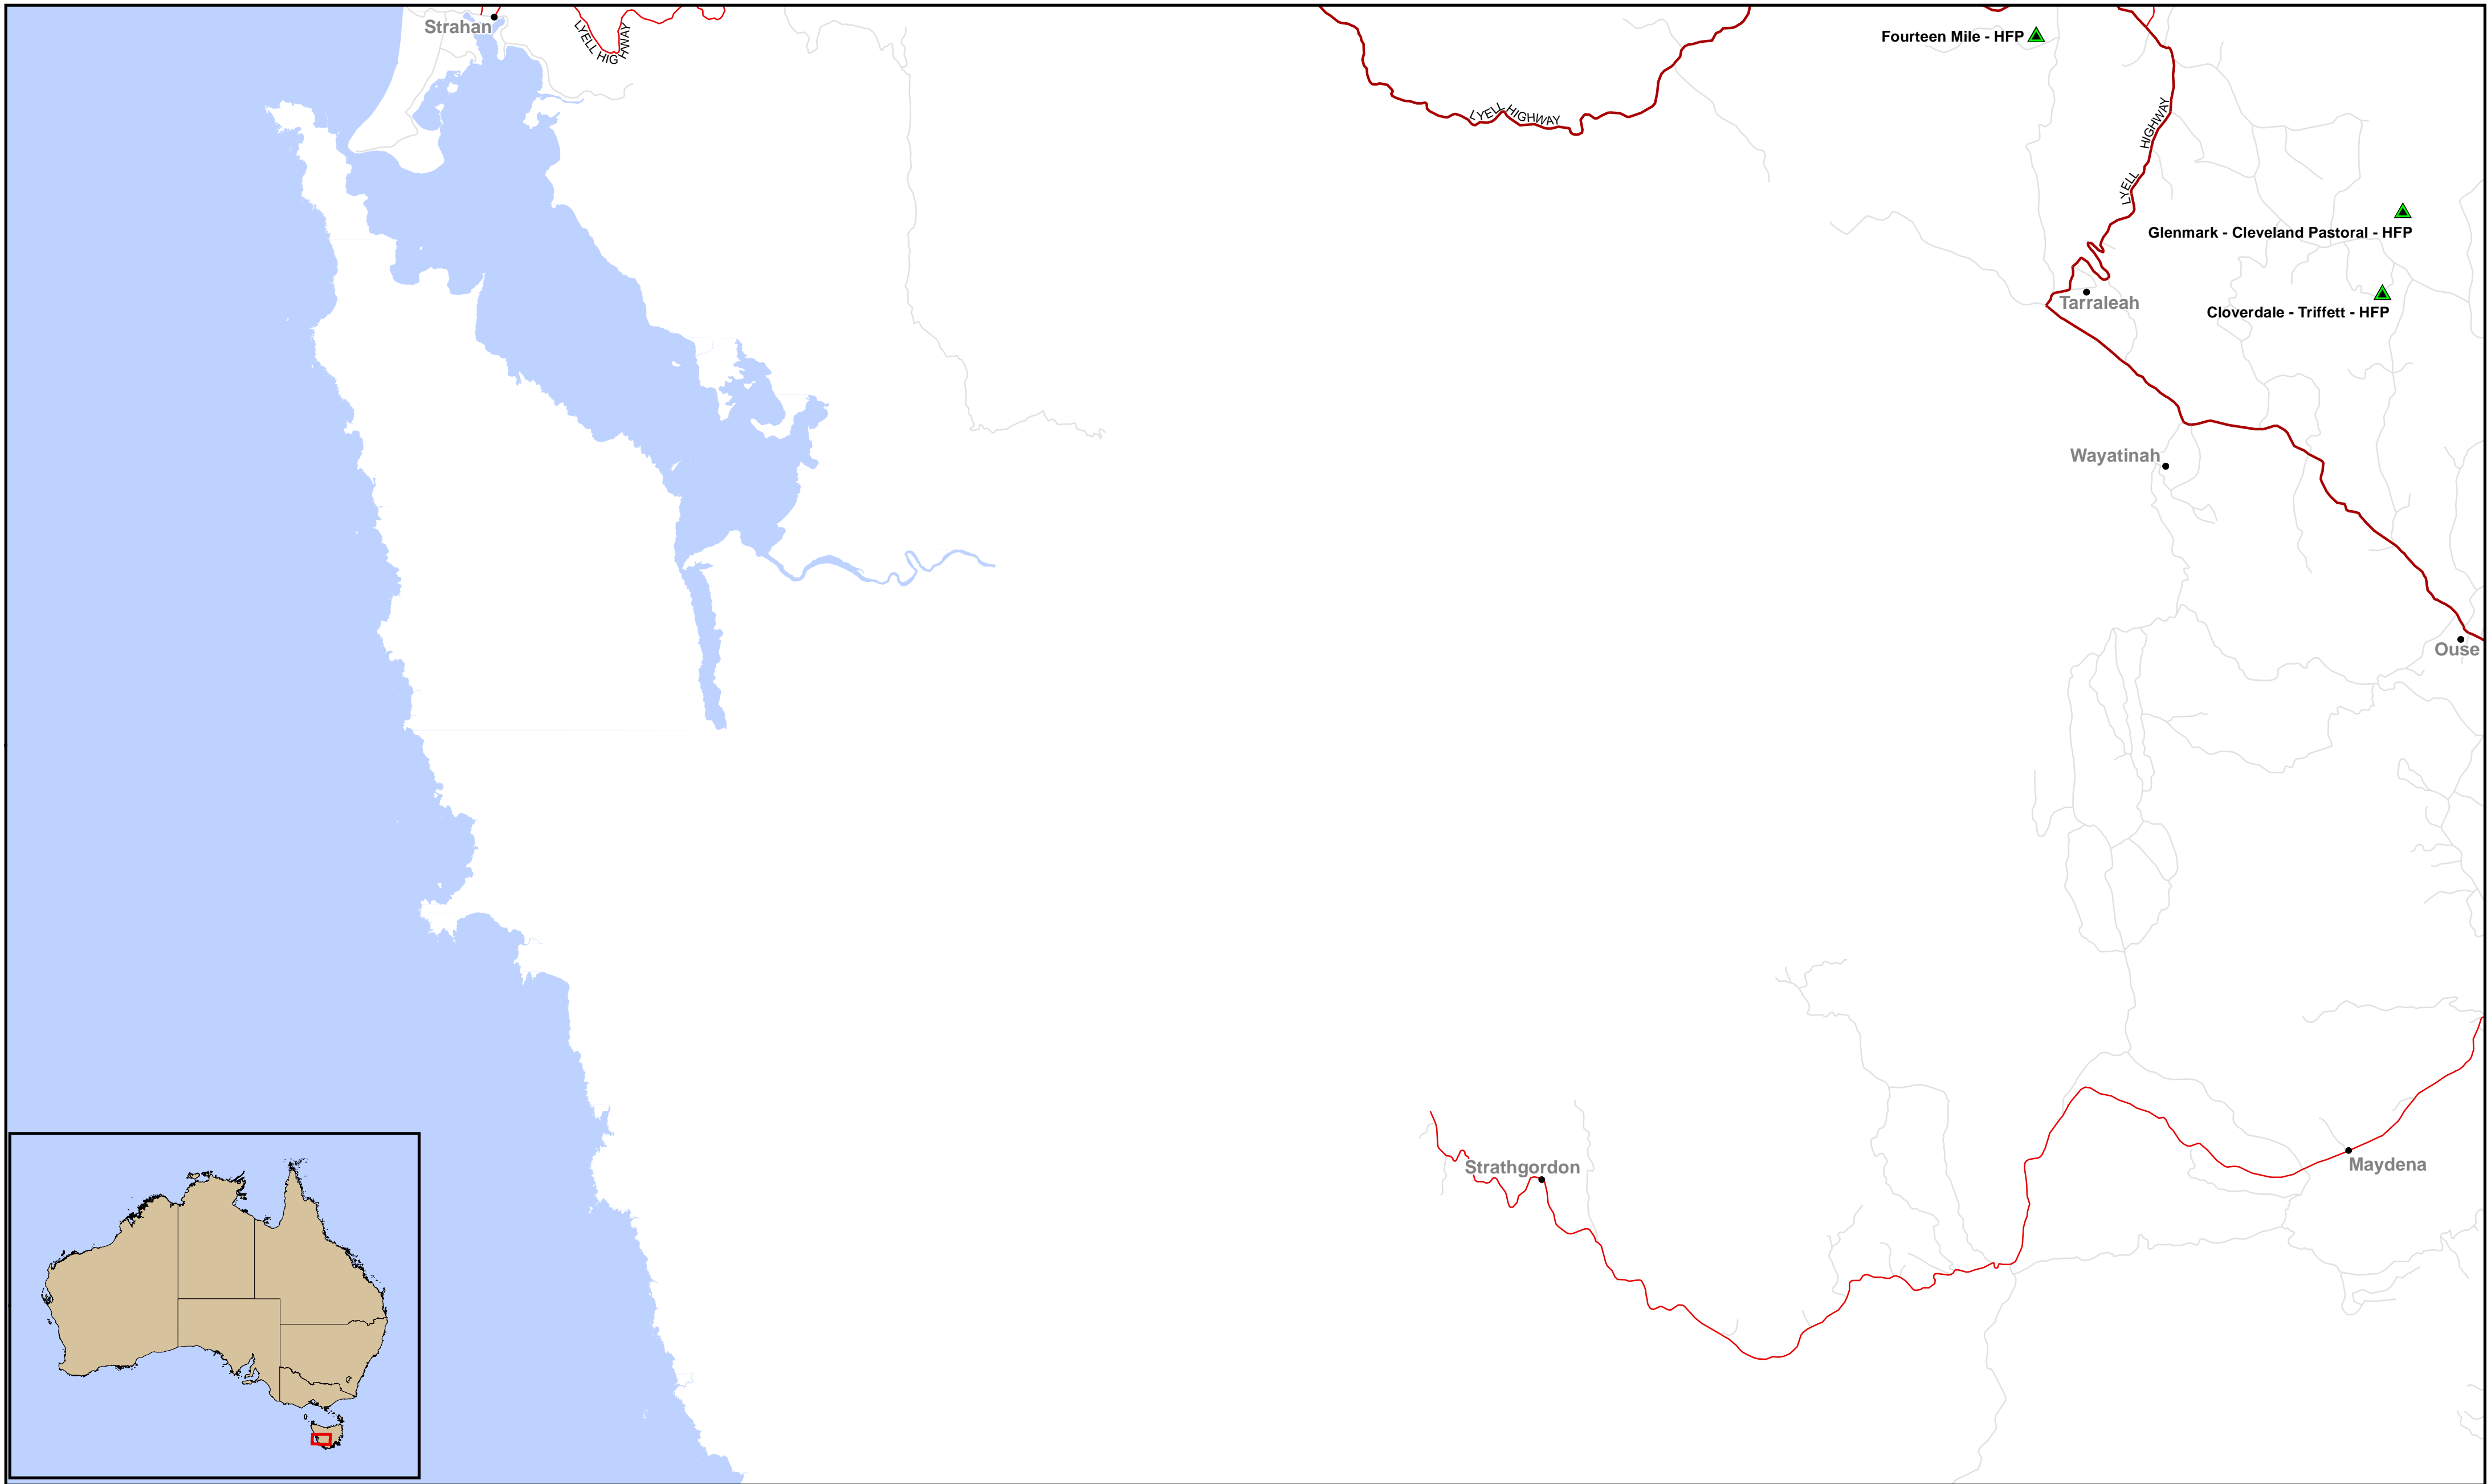

# Reliance Forest Fibre Group Scheme - DFA Location Map 2022

- |  |            |  |                |
|--|------------|--|----------------|
|  | 2022 Coupe |  | Major Road     |
|  | Capital    |  | Secondary Road |
|  | City       |  | Minor Road     |
|  | Town/Other |  |                |

**Tasmania**  
**Central West Region**

# Reliance Forest Fibre Group Scheme - DFA Location Map 2022

- 2022 Coupe
- Major Road
- Capital
- Secondary Road
- City
- Minor Road
- Town/Other

**Tasmania**  
**West Coast Region**