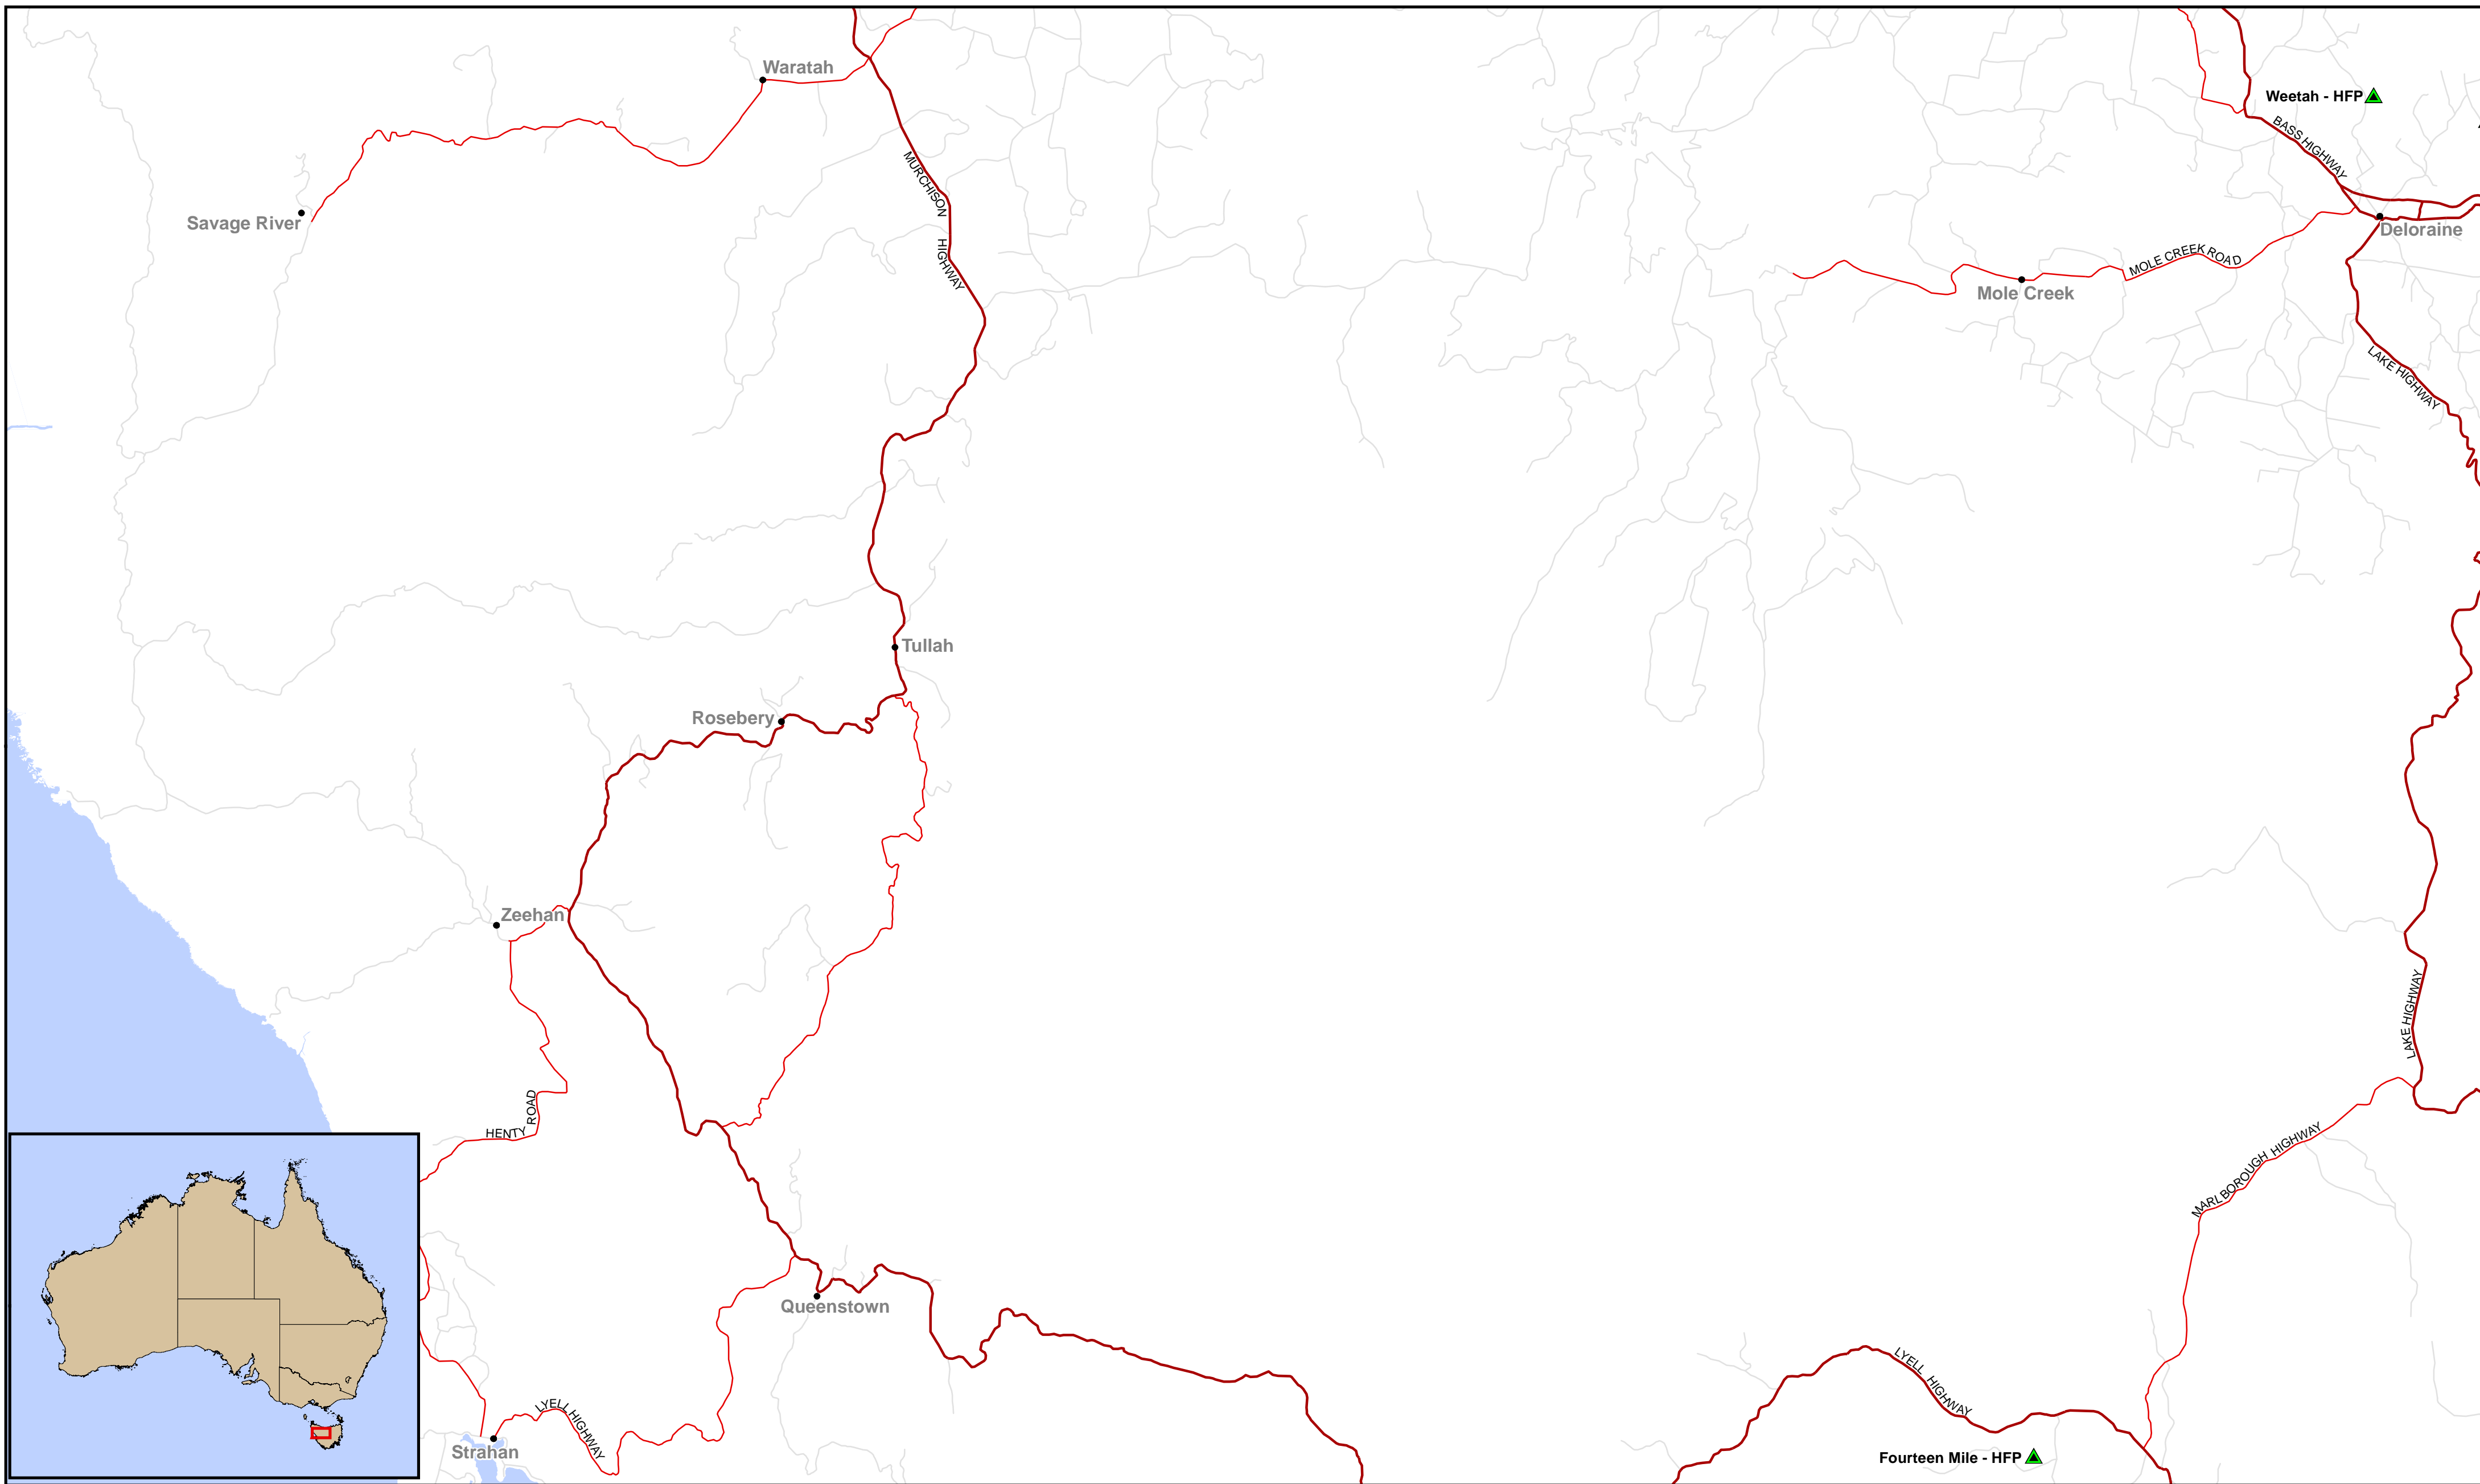

# Reliance Forest Fibre Group Scheme - DFA Location Map 2022

- |  |            |  |                |
|--|------------|--|----------------|
|  | 2022 Coupe |  | Major Road     |
|  | Capital    |  | Secondary Road |
|  | City       |  | Minor Road     |
|  | Town/Other |  |                |

**Tasmania**  
**Central West Region**

# Reliance Forest Fibre Group Scheme - DFA Location Map 2022

- 2022 Coupe
- Major Road
- Capital
- Secondary Road
- City
- Minor Road
- Town/Other

**Tasmania**  
**West Coast Region**