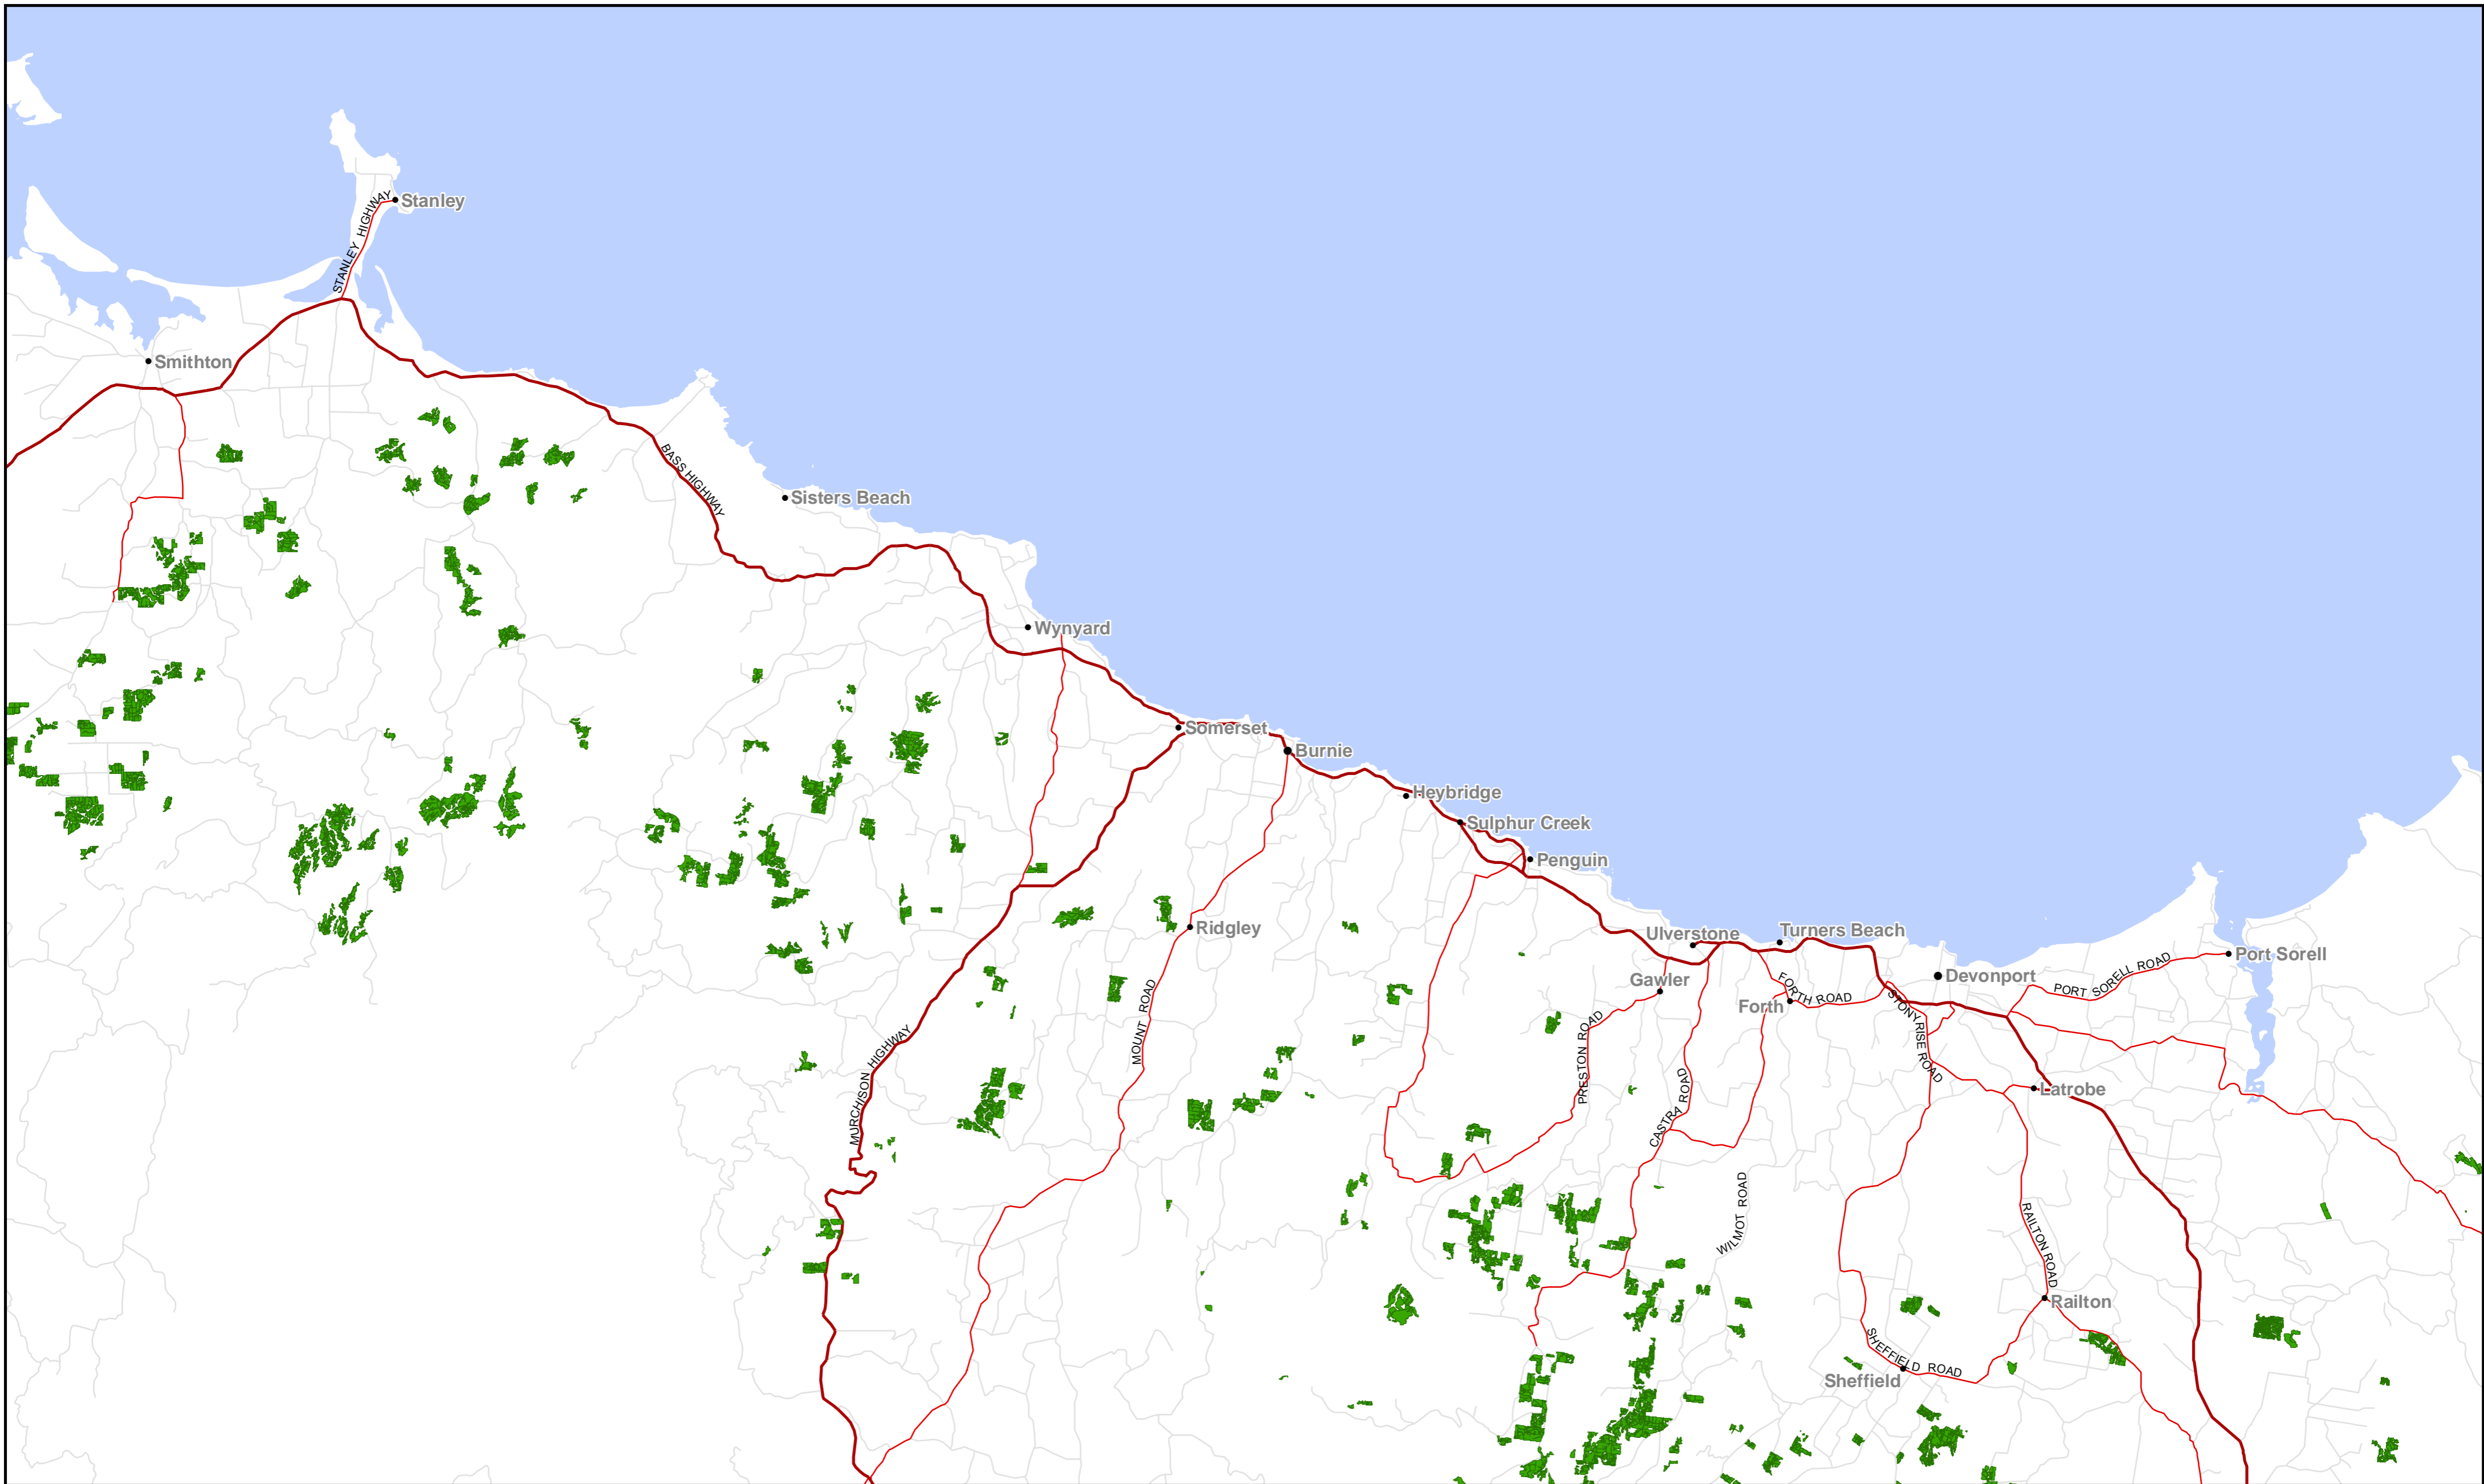

# Reliance Forest Fibre - DFA Location Map 2020

- 2020 Coupe
- Capital
- City
- Town/Other
- Major Road
- Secondary Road
- Minor Road

## Tasmania Central Coast Region

Map Projection: Map Grid of Australia, Zone 55

# Reliance Forest Fibre - DFA Location Map 2020

- 2020 Coupe
- Capital
- City
- Town/Other
- Major Road
- Secondary Road
- Minor Road

**Tasmania**  
**West Coast Region**

Map Projection: Map Grid of Australia, Zone 55